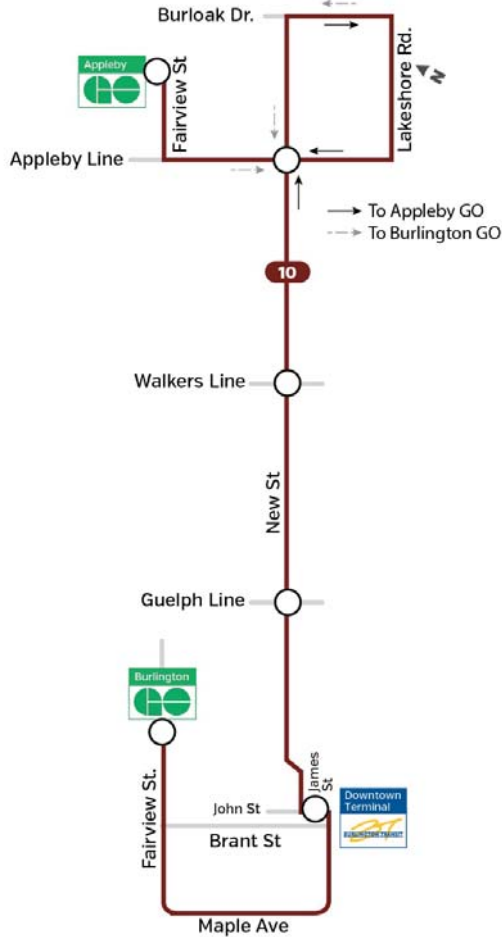

Route 10

New - Maple

Effective November 3, 2019

Burlingtontransit.ca
905-639-0550
contactbt@burlington.ca
#BurlONTransit

10 New - Maple

Weekdays to Appleby GO

Burlington GO Station	Downtown Terminal (John St.)	New St. & Guelph Line	New St. & Walkers Line	New St. & Appleby Line	Burloak Dr & Lakeshore Rd	Appleby Line & New St.	Appleby GO Station
5:05	5:18	5:21	5:24	5:27	5:31	5:37	5:41
5:25	5:40	5:44	5:47	5:51	5:55	6:02	6:06
5:45	6:00	6:04	6:07	6:11	6:15	6:22	6:26
6:00	6:15	6:19	6:22	6:26	6:30	6:37	6:41
6:20	6:35	6:39	6:42	6:46	6:50	6:57	7:01
6:45	7:00	7:04	7:07	7:11	7:15	7:22	7:26
7:00	7:15	7:19	7:22	7:26	7:30	7:37	7:41
7:20	7:35	7:39	7:42	7:46	7:50	7:57	8:01
7:45	8:00	8:04	8:07	8:11	8:15	8:22	8:26
8:05	8:20	8:24	8:27	8:31	8:35	8:42	8:46
And every 20 minutes until							
3:45	4:00	4:04	4:07	4:11	4:15	4:22	4:26
4:05	4:22	4:26	4:29	4:33	4:38	4:45	4:50
4:25	4:42	4:46	4:49	4:53	4:58	5:05	5:10
4:45	5:02	5:06	5:09	5:13	5:18	5:25	5:30
5:05	5:22	5:26	5:29	5:33	5:38	5:45	5:50
5:25	5:42	5:46	5:49	5:53	5:58	6:05	6:10
5:45	6:02	6:06	6:09	6:13	6:18	6:25	6:30
6:05	6:22	6:26	6:29	6:33	6:38	6:45	6:50
6:25	6:41	6:45	6:48	6:52	6:56	7:03	7:08
6:45	7:00	7:04	7:07	7:11	7:15	7:22	7:26
7:05	7:20	7:24	7:27	7:31	7:35	7:42	7:46
7:25	7:40	7:44	7:47	7:51	7:55	8:02	8:06
7:45	8:00	8:04	8:07	8:11	8:15	8:22	8:26
8:05	8:20	8:24	8:27	8:31	8:35	8:42	8:46
8:25	8:40	8:44	8:47	8:51	8:55	9:02	9:06
8:45	9:00	9:04	9:07	9:11	9:15	9:22	9:26
9:05	9:20	9:24	9:27	9:31	9:35	9:42	9:46
9:25	9:40	9:44	9:47	9:51	9:55	10:02	10:06
9:55	10:10	10:14	10:17	10:21	10:25	10:32	10:36
10:25	10:40	10:44	10:47	10:51	10:55	11:02	11:06