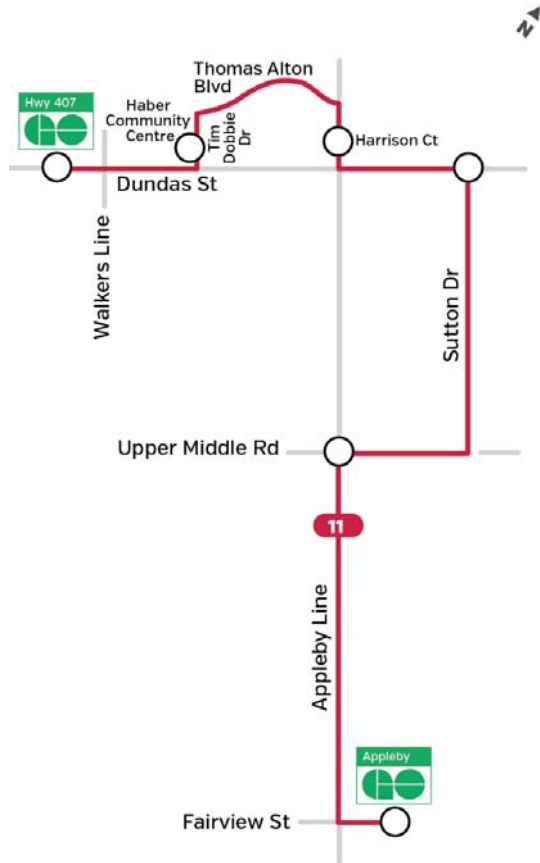

Route 11

Sutton - Alton

Effective November 3, 2019

Burlingtontransit.ca
905-639-0550
contactbt@burlington.ca
#BurlONTransit

11 Sutton - Alton

Weekdays to GO 407 Carpool

Appleby GO Station	Appleby Line & Upper Middle Rd.	Dundas St. & Sutton Dr.	Appleby Line & Harrison Ct.	Haber Community Centre	GO 407 Carpool
5:11	5:20	5:27	5:30	5:35	5:39
5:26	5:35	5:42	5:45	5:50	5:54
5:41	5:50	5:57	6:00	6:05	6:09
5:56	6:05	6:12	6:15	6:20	6:24
6:11	6:20	6:27	6:30	6:35	6:39
6:26	6:35	6:42	6:45	6:50	6:54
6:41	6:50	6:57	7:00	7:05	7:09
6:56	7:05	7:12	7:15	7:20	7:24
7:11	7:20	7:27	7:30	7:35	7:39
7:26	7:35	7:42	7:45	7:50	7:54
7:41	7:50	7:57	8:00	8:05	8:09
And every 15 minutes until					
8:41	8:50	8:57	9:00	9:05	9:09
8:56	9:05	9:12	9:15	9:20	9:24
9:26	9:35	9:41	9:44	9:48	9:51
9:56	10:05	10:11	10:14	10:18	10:21
10:26	10:35	10:41	10:44	10:48	10:51
And every 30 minutes until					
2:26	2:35	2:41	2:44	2:48	2:51
2:41	2:50	2:57	3:00	3:05	3:09
2:56	3:05	3:12	3:15	3:20	3:24
3:11	3:20	3:27	3:30	3:35	3:39
3:26	3:35	3:42	3:45	3:50	3:54
And every 15 minutes until					
6:41	6:50	6:57	7:00	7:05	7:09
6:56	7:05	7:12	7:15	7:20	7:24
7:26	7:35	7:42	7:45	7:50	7:54
7:56	8:05	8:12	8:15	8:20	8:24
8:26	8:35	8:41	8:44	8:48	8:51
8:56	9:05	9:11	9:14	9:18	9:21
9:26	9:35	9:41	9:44	9:48	9:51
9:56	10:05	10:11	10:14	10:18	10:21

11 Sutton - Alton

Weekdays to Appleby GO

GO 407 Carpool	Haber Community Centre	Appleby Line & Harrison Ct.	Dundas St. & Sutton Dr.	Appleby Line & Upper Middle Rd.	Appleby GO Station
4:41	4:46	4:50	4:53	5:00	5:09
5:11	5:16	5:20	5:23	5:30	5:39
5:41	5:46	5:50	5:53	6:00	6:09
5:56	6:01	6:05	6:08	6:15	6:24
6:11	6:16	6:20	6:23	6:30	6:39
6:26	6:31	6:35	6:38	6:45	6:54
6:41	6:46	6:50	6:53	7:00	7:09
6:56	7:01	7:05	7:08	7:15	7:24
7:11	7:16	7:20	7:23	7:30	7:39
And every 15 minutes until					
9:11	9:16	9:20	9:23	9:29	9:38
9:26	9:31	9:35	9:38	9:44	9:53
9:56	10:01	10:05	10:08	10:14	10:23
10:26	10:31	10:35	10:38	10:44	10:53
10:56	11:01	11:05	11:08	11:14	11:23
And every 30 minutes until					
2:26	2:31	2:35	2:38	2:44	2:53
2:41	2:46	2:50	2:53	3:00	3:09
2:56	3:01	3:05	3:08	3:15	3:24
3:11	3:16	3:20	3:23	3:30	3:39
3:26	3:31	3:35	3:38	3:45	3:54
And every 15 minutes until					
6:41	6:46	6:50	6:53	7:00	7:09
6:56	7:01	7:05	7:08	7:15	7:24
7:26	7:31	7:35	7:38	7:45	7:54
7:56	8:01	8:05	8:08	8:15	8:24
8:26	8:31	8:35	8:38	8:45	8:54
8:56	9:01	9:05	9:08	9:15	9:24
9:26	9:31	9:35	9:38	9:45	9:54
9:56	10:01	10:05	10:08	10:15	10:24
10:26	10:31	10:35	10:38	10:45	10:54