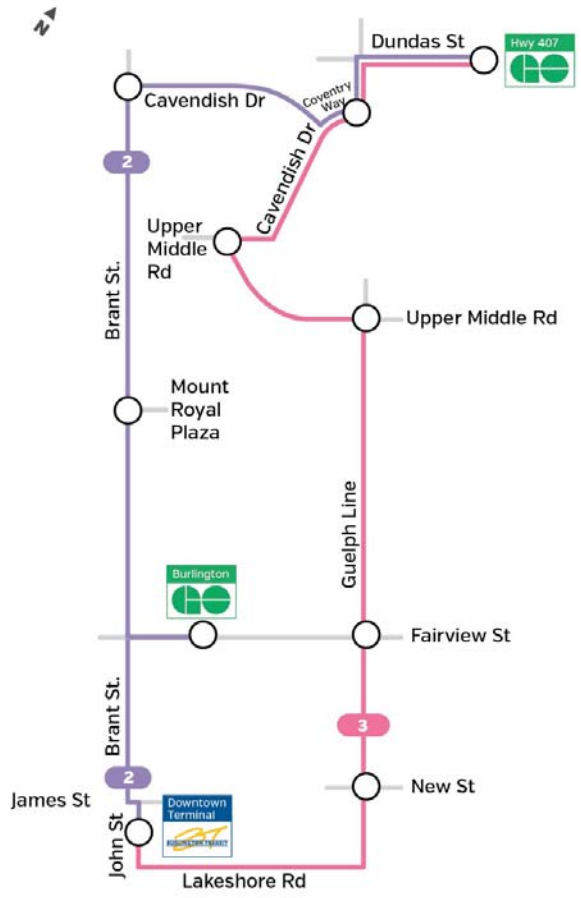

Route 2/3 Brant/Guelph-Downtown

Effective November 3, 2019

Burlingtontransit.ca
905-639-0550
contactbt@burlington.ca
#BurlIONtransit

2 Brant Weekdays to Cavendish / GO 407 Carpool

Downtown Terminal (John St.)	Burlington GO Station	Brant St. & Mount Forest Dr.	Cavendish Dr. & Brant St.	Coventry Way & Guelph Line	GO 407 Carpool
5:19	5:27	5:32	5:38	5:42	5:48
5:39	5:47	5:52	5:58	6:02	6:08
5:58	6:07	6:12	6:18	6:22	6:28
6:19	6:27	6:32	6:38	6:42	6:48
6:39	6:47	6:52	6:58	7:02	7:08
6:59	7:07	7:12	7:18	7:22	7:28
7:19	7:27	7:32	7:38	7:42	7:48
7:39	7:47	7:52	7:58	8:02	8:08
7:59	8:07	8:12	8:18	8:22	8:28
8:19	8:27	8:32	8:38	8:42	8:48
8:39	8:47	8:52	8:58	9:02	9:08
And every 20 minutes until					
10:59	11:07	11:12	11:18	11:22	11:28
11:13	11:21	11:27	11:33	11:38	11:45
11:33	11:41	11:47	11:53	11:58	12:05
11:53	12:01	12:07	12:13	12:18	12:25
12:13	12:21	12:27	12:33	12:38	12:45
12:33	12:41	12:47	12:53	12:58	1:05
12:53	1:01	1:07	1:13	1:18	1:25
1:13	1:21	1:27	1:33	1:38	1:45
1:33	1:41	1:47	1:53	1:58	2:05
1:53	2:01	2:07	2:13	2:18	2:25
2:13	2:21	2:27	2:33	2:38	2:45
2:33	2:41	2:47	2:53	2:58	3:05
2:53	3:01	3:07	3:13	3:18	3:25
And every 20 minutes until					
6:53	7:01	7:07	7:13	7:18	7:25
7:13	7:21	7:26	7:32	7:36	7:42
7:43	7:51	7:56	8:02	8:06	8:12
8:13	8:21	8:26	8:32	8:36	8:42
8:43	8:51	8:56	9:02	9:06	9:12
9:13	9:21	9:26	9:32	9:36	9:42
9:43	9:51	9:56	10:02	10:06	10:12

3 Guelph Weekdays to Downtown Burlington

GO 407 Carpool	Guelph Line & Coventry Way	Upper Middle Rd. & Cavendish Dr.	Upper Middle Rd. & Guelph Line	Guelph Line & Fairview St.	Guelph Line & New St.	Downtown Terminal (John St.)
				5:09	5:13	5:18
				5:29	5:33	5:38
				5:49	5:53	5:58
5:49	5:55	6:00	6:02	6:08	6:12	6:17
6:09	6:15	6:20	6:22	6:28	6:32	6:37
6:29	6:35	6:40	6:42	6:48	6:52	6:57
6:49	6:55	7:00	7:02	7:08	7:12	7:17
7:09	7:15	7:20	7:22	7:28	7:32	7:37
7:29	7:35	7:40	7:42	7:48	7:52	7:57
7:49	7:55	8:00	8:02	8:08	8:12	8:17
8:09	8:15	8:20	8:22	8:28	8:32	8:37
8:29	8:35	8:40	8:42	8:48	8:52	8:57
And every 20 minutes until						
10:49	10:55	11:00	11:02	11:08	11:12	11:17
11:09	11:16	11:21	11:23	11:30	11:35	11:41
11:29	11:36	11:41	11:43	11:50	11:55	12:01
11:53	12:00	12:05	12:07	12:14	12:19	12:25
12:13	12:20	12:25	12:27	12:34	12:39	12:45
12:33	12:40	12:45	12:47	12:54	12:59	1:05
12:53	1:00	1:05	1:07	1:14	1:19	1:25
1:13	1:20	1:25	1:27	1:34	1:39	1:45
1:33	1:40	1:45	1:47	1:54	1:59	2:05
1:53	2:00	2:05	2:07	2:14	2:19	2:25
And every 20 minutes until						
6:53	7:00	7:05	7:07	7:14	7:19	7:25
7:13	7:19	7:24	7:26	7:32	7:36	7:41
7:30	7:36	7:41	7:43	7:49	7:53	7:58
7:45	7:51	7:56	7:58	8:04	8:08	8:13
8:15	8:21	8:26	8:28	8:34	8:38	8:43
8:45	8:51	8:56	8:58	9:04	9:08	9:13
9:15	9:21	9:26	9:28	9:34	9:38	9:43
9:45	9:51	9:56	9:58	10:04	10:08	10:13