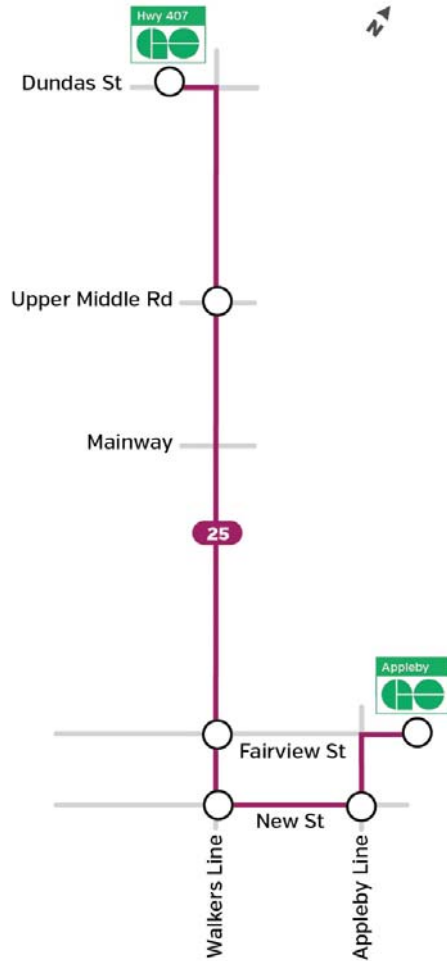

Route 25

Walkers

Effective November 3, 2019

Burlingtontransit.ca
905-639-0550
contactbt@burlington.ca
#BurlONTransit

25 Walkers

Weekdays to GO 407 Carpool

Appleby GO Station	Appleby Line & New St.	Walkers Line & New St.	Walkers Line & Fairview St.	Walkers Line & Upper Middle Rd.	GO 407 Carpool
5:44	5:49	5:53	5:56	6:03	6:10
6:04	6:09	6:13	6:16	6:23	6:30
6:24	6:29	6:33	6:36	6:43	6:50
6:44	6:49	6:53	6:56	7:03	7:10
7:04	7:09	7:13	7:16	7:23	7:30
7:24	7:29	7:33	7:36	7:43	7:50
And every 20 minutes until					
9:04	9:09	9:13	9:16	9:23	9:30
9:18	9:23	9:27	9:30	9:36	9:43
9:48	9:53	9:57	10:00	10:06	10:13
10:18	10:23	10:27	10:30	10:36	10:43
10:48	10:53	10:57	11:00	11:06	11:13
And every 30 minutes until					
2:18	2:23	2:27	2:30	2:36	2:43
2:54	2:59	3:03	3:06	3:12	3:19
3:24	3:29	3:33	3:36	3:43	3:50
3:44	3:49	3:53	3:56	4:03	4:10
4:04	4:09	4:13	4:16	4:23	4:30
4:24	4:29	4:33	4:36	4:43	4:50
4:47	4:52	4:56	4:59	5:06	5:13
5:07	5:12	5:16	5:19	5:26	5:33
5:27	5:32	5:36	5:39	5:46	5:53
5:47	5:52	5:56	5:59	6:06	6:13
6:07	6:12	6:16	6:19	6:26	6:33
6:27	6:32	6:36	6:39	6:46	6:53
6:47	6:52	6:56	6:59	7:06	7:13
7:13	7:18	7:23	7:26	7:32	7:38
7:41	7:46	7:51	7:54	8:00	8:06
8:11	8:16	8:21	8:24	8:30	8:36
8:41	8:46	8:51	8:54	9:00	9:06
And every 30 minutes until					
10:41	10:46	10:51	10:54	11:00	11:06
11:11	11:16	11:21	11:24	11:30	11:36