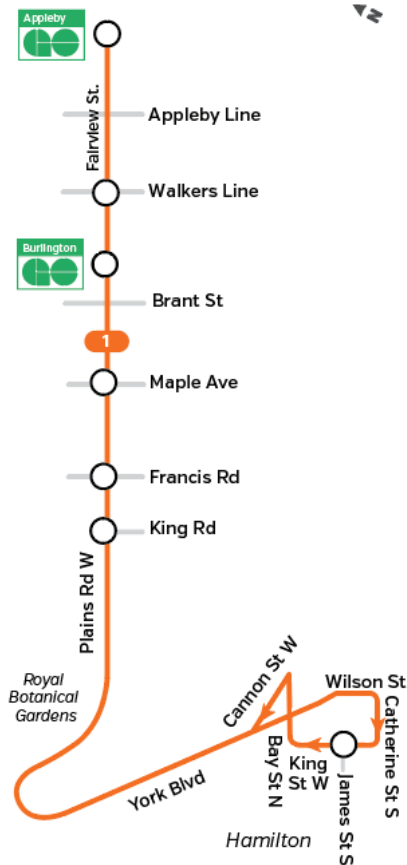

Route 1

Plains/ Plains Express

Effective August 29, 2021

Burlingtontransit.ca
905-639-0550
contactbt@burlington.ca
#BurlIONtransit

1 Plains – Fairview Weekdays to Appleby GO

King & James (Hamilton)	Royal Botanical Gdns. (Plains Rd.)	Plains Rd. & Waterdown Rd.	Plains Rd. & Long Dr. (near King Rd.)	Fairview St. & Maple Av.	Fairview St. at Burlington GO	Fairview St. & Walkers Line	Appleby GO Station
4:45	4:58	5:02	5:06	5:10	5:13	5:18	5:24
5:00	5:13	5:17	5:21	5:25	5:28	5:33	5:39
5:15	5:28	5:32	5:36	5:40	5:43	5:48	5:54
5:30	5:43	5:47	5:51	5:55	5:58	6:03	6:09
5:40	5:53	5:57	6:01	6:05	6:08	6:13	6:19
And every 10 minutes until							
8:50	9:03	9:07	9:11	9:15	9:18	9:23	9:29
9:00	9:13	9:17	9:21	9:25	9:28	9:33	9:39
9:15	9:28	9:32	9:36	9:40	9:43	9:48	9:54
9:30	9:43	9:47	9:51	9:55	9:58	10:03	10:09
9:45	9:58	10:02	10:06	10:10	10:13	10:18	10:24
And every 15 minutes until							
3:00	3:13	3:17	3:21	3:25	3:28	3:33	3:39
3:10	3:23	3:27	3:31	3:35	3:38	3:43	3:49
3:20	3:33	3:37	3:41	3:45	3:48	3:53	3:59
3:30	3:43	3:47	3:51	3:55	3:58	4:03	4:09
3:40	3:53	3:57	4:01	4:05	4:08	4:13	4:19
And every 10 minutes until							
6:50	7:03	7:07	7:11	7:15	7:18	7:23	7:29
7:00	7:10	7:14	7:17	7:21	7:25	7:30	7:35
7:15	7:25	7:29	7:32	7:36	7:40	7:45	7:50
7:30	7:40	7:44	7:47	7:51	7:55	8:00	8:05
7:45	7:55	7:59	8:02	8:06	8:10	8:15	8:20
And every 15 minutes until							
10:00	10:10	10:14	10:17	10:21	10:25	10:30	10:35
10:15	10:25	10:29	10:32	10:36	10:40	10:45	10:50
10:30	10:40	10:44	10:47	10:51	10:55	11:00	11:05
10:45	10:55	10:59	11:02	11:06	11:10	11:15	11:20
11:00	11:10	11:14	11:17	11:21	11:25	11:30	11:35
11:15	11:25	11:29	11:32	11:36	11:40	11:45	11:50
11:30	11:40	11:44	11:47	11:51	11:55	12:00	12:05
11:45	11:55	11:59	12:02	12:06	12:10	12:15	12:20
12:00	12:10	12:14	12:17	12:21	12:25	12:30	12:35

1 Plains – Fairview Weekdays to Hamilton