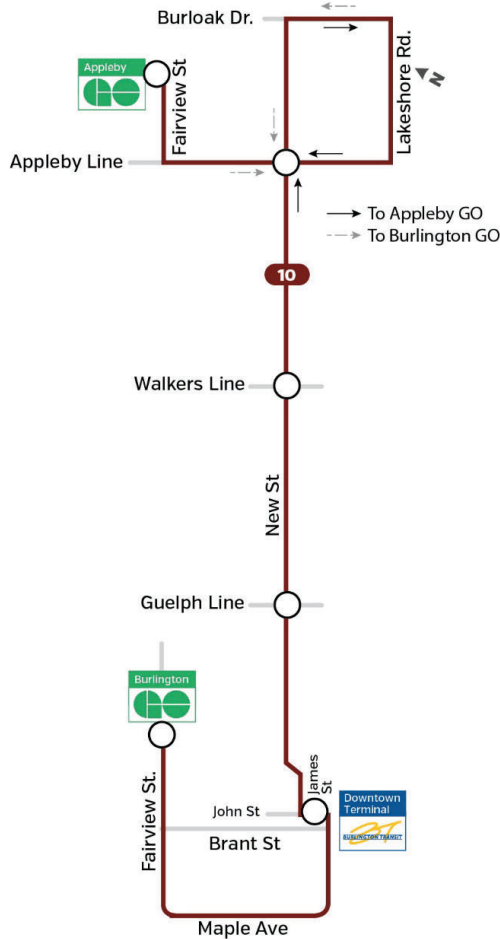

Route 10

New - Maple

Effective August 29, 2021

Burlingtontransit.ca
905-639-0550
contactbt@burlington.ca
#BurlONTransit

10 New - Maple

Weekdays to Appleby GO

Burlington GO Station	Downtown Terminal (John St.)	New St. & Guelph Line	New St. & Walkers Line	New St. & Appleby Line	Burloak Dr & Lakeshore Rd	Appleby Line & New St.	Appleby GO Station
5:00	5:15	5:19	5:22	5:25	5:28	5:35	5:39
5:15	5:30	5:34	5:37	5:40	5:43	5:50	5:54
5:30	5:45	5:49	5:52	5:55	5:58	6:05	6:09
5:45	6:00	6:04	6:07	6:10	6:13	6:20	6:24
6:00	6:15	6:19	6:22	6:25	6:28	6:35	6:39
6:30	6:30	6:34	6:37	6:40	6:43	6:50	6:54
6:45	6:45	6:49	6:52	6:55	6:58	7:05	7:09
7:00	7:00	7:04	7:07	7:10	7:13	7:20	7:24
7:15	7:15	7:19	7:22	7:26	7:30	7:37	7:41
7:30	7:30	7:34	7:37	7:41	7:45	7:52	7:56
7:45	7:45	7:49	7:52	7:56	8:00	8:07	8:11
8:00	8:00	8:04	8:07	8:11	8:15	8:22	8:26
8:15	8:15	8:19	8:22	8:26	8:30	8:37	8:41
And every 15 minutes until							
3:45	4:00	4:04	4:07	4:11	4:15	4:22	4:26
4:00	4:16	4:20	4:23	4:27	4:31	4:38	4:42
4:15	4:31	4:35	4:38	4:42	4:46	4:53	4:57
4:30	4:46	4:50	4:53	4:57	5:01	5:08	5:12
4:45	5:01	5:05	5:08	5:12	5:16	5:23	5:27
5:00	5:16	5:20	5:23	5:27	5:31	5:38	5:42
And every 15 minutes until							
6:30	6:45	6:49	6:52	6:56	7:00	7:07	7:11
And every 15 minutes until							
7:30	7:44	7:47	7:50	7:53	7:56	8:03	8:07
7:45	7:59	8:02	8:05	8:08	8:11	8:18	8:22
8:00	8:14	8:17	8:20	8:23	8:26	8:33	8:37
8:15	8:29	8:32	8:35	8:38	8:41	8:48	8:52
And every 15 minutes until							
9:00	9:14	9:17	9:20	9:23	9:26	9:33	9:37
9:30	9:44	9:47	9:50	9:53	9:56	10:03	10:07
10:00	10:14	10:17	10:20	10:23	10:26	10:33	10:37
10:30	10:44	10:47	10:50	10:53	10:56	11:03	11:07

10 New - Maple

Weekdays to Burlington GO

Appleby GO Station	Appleby Line & New St.	Burloak Dr & Lakeshore Rd	New St. & Appleby Line	New St. & Walkers Line	New St. & Guelph Line	Downtown Terminal (John St.)	Burlington GO Station
5:15	5:19	5:26	5:30	5:34	5:37	5:41	5:54
5:30	5:34	5:41	5:45	5:49	5:52	5:56	6:09
5:45	5:49	5:56	6:00	6:04	6:07	6:11	6:24
6:00	6:04	6:11	6:15	6:19	6:22	6:26	6:39
6:15	6:19	6:26	6:30	6:34	6:37	6:41	6:54
6:30	6:34	6:41	6:45	6:49	6:52	6:56	7:11
6:45	6:49	6:56	7:00	7:04	7:07	7:11	7:26
7:00	7:04	7:11	7:15	7:19	7:22	7:26	7:41
7:15	7:19	7:26	7:30	7:34	7:37	7:41	7:56
7:30	7:34	7:41	7:45	7:49	7:52	7:56	8:11
7:45	7:49	7:56	8:00	8:04	8:07	8:11	8:26
8:00	8:04	8:11	8:15	8:19	8:22	8:26	8:41
And every 15 minutes until							
12:00	12:04	12:11	12:15	12:19	12:22	12:26	12:41
12:15	12:19	12:26	12:30	12:34	12:37	12:41	12:56
12:30	12:34	12:41	12:45	12:49	12:52	12:56	1:11
12:45	12:49	12:56	1:00	1:04	1:07	1:11	1:26
1:00	1:04	1:11	1:15	1:19	1:22	1:26	1:41
And every 15 minutes until							
6:45	6:49	6:56	7:00	7:04	7:07	7:11	7:26
7:00	7:03	7:09	7:13	7:17	7:20	7:24	7:37
7:15	7:18	7:24	7:28	7:32	7:35	7:39	7:52
7:30	7:33	7:39	7:43	7:47	7:50	7:54	8:07
7:45	7:48	7:54	7:58	8:02	8:05	8:09	8:22
8:00	8:03	8:09	8:13	8:17	8:20	8:24	8:37
8:15	8:18	8:24	8:28	8:32	8:35	8:39	8:52
8:30	8:33	8:39	8:43	8:47	8:50	8:54	9:07
8:45	8:48	8:54	8:58	9:02	9:05	9:09	9:22
9:15	9:18	9:24	9:28	9:32	9:35	9:39	9:52
9:45	9:48	9:54	9:58	10:02	10:05	10:09	10:22
10:15	10:18	10:24	10:28	10:32	10:35	10:39	10:52