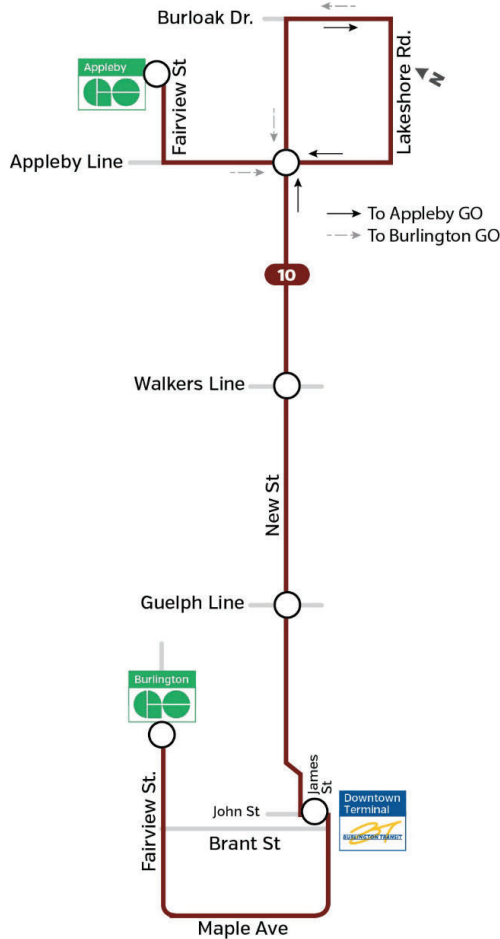

Route 10

New - Maple

Effective August 29, 2021

Burlingtontransit.ca
905-639-0550
contactbt@burlington.ca
#BurlONTransit

10 New - Maple

Weekdays to Appleby GO

Burlington GO Station	Downtown Terminal (John St.)	New St. & Guelph Line	New St. & Walkers Line	New St. & Appleby Line	Burloak Dr & Lakeshore Rd	Appleby Line & New St.	Appleby GO Station
5:00	5:15	5:19	5:22	5:25	5:28	5:35	5:39
5:15	5:30	5:34	5:37	5:40	5:43	5:50	5:54
5:30	5:45	5:49	5:52	5:55	5:58	6:05	6:09
5:45	6:00	6:04	6:07	6:10	6:13	6:20	6:24
6:00	6:15	6:19	6:22	6:25	6:28	6:35	6:39
6:15	6:30	6:34	6:37	6:40	6:43	6:50	6:54
6:30	6:45	6:49	6:52	6:55	6:58	7:05	7:09
6:45	7:00	7:04	7:07	7:10	7:13	7:20	7:24
7:00	7:15	7:19	7:22	7:26	7:30	7:37	7:41
7:15	7:30	7:34	7:37	7:41	7:45	7:52	7:56
7:30	7:45	7:49	7:52	7:56	8:00	8:07	8:11
7:45	8:00	8:04	8:07	8:11	8:15	8:22	8:26
8:00	8:15	8:19	8:22	8:26	8:30	8:37	8:41
And every 15 minutes until							
3:45	4:00	4:04	4:07	4:11	4:15	4:22	4:26
4:00	4:16	4:20	4:23	4:27	4:31	4:38	4:42
4:15	4:31	4:35	4:38	4:42	4:46	4:53	4:57
4:30	4:46	4:50	4:53	4:57	5:01	5:08	5:12
4:45	5:01	5:05	5:08	5:12	5:16	5:23	5:27
5:00	5:16	5:20	5:23	5:27	5:31	5:38	5:42
And every 15 minutes until							
6:30	6:45	6:49	6:52	6:56	7:00	7:07	7:11
And every 15 minutes until							
7:30	7:44	7:47	7:50	7:53	7:56	8:03	8:07
7:45	7:59	8:02	8:05	8:08	8:11	8:18	8:22
8:00	8:14	8:17	8:20	8:23	8:26	8:33	8:37
8:15	8:29	8:32	8:35	8:38	8:41	8:48	8:52
And every 15 minutes until							
9:00	9:14	9:17	9:20	9:23	9:26	9:33	9:37
9:30	9:44	9:47	9:50	9:53	9:56	10:03	10:07
10:00	10:14	10:17	10:20	10:23	10:26	10:33	10:37
10:30	10:44	10:47	10:50	10:53	10:56	11:03	11:07