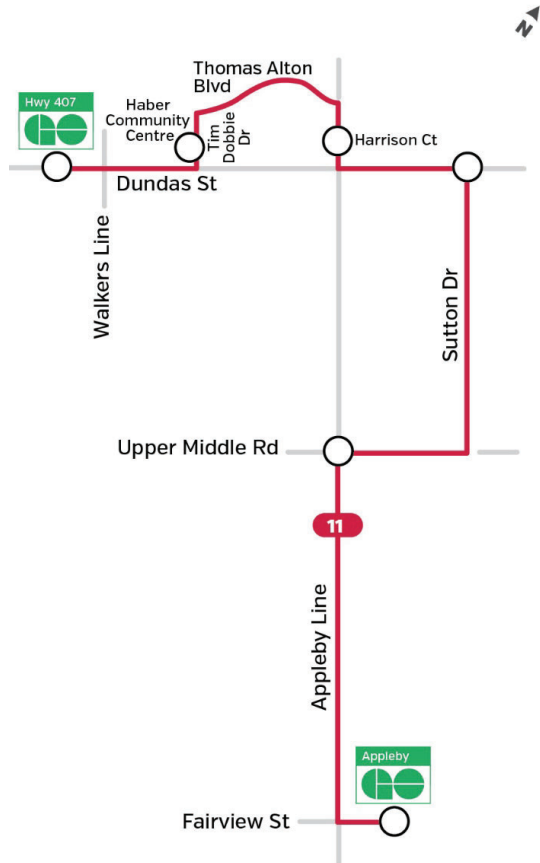

Route 11

Sutton - Alton

Effective August 29, 2021

Burlingtontransit.ca
905-639-0550
contactbt@burlington.ca
#BurlONTransit

11 Sutton - Alton

Weekdays to GO 407 Carpool

Appleby GO Station	Appleby Line & Upper Middle Rd.	Dundas St. & Sutton Dr.	Appleby Line & Harrison Ct.	Haber Community Centre	GO 407 Carpool
5:19	5:26	5:33	5:36	5:40	5:43
5:42	5:49	5:56	5:59	6:03	6:06
6:12	6:19	6:26	6:29	6:33	6:36
6:27	6:34	6:41	6:44	6:48	6:51
And every 15 minutes until					
7:42	7:49	7:57	8:00	8:05	8:08
7:57	8:04	8:12	8:15	8:20	8:23
8:12	8:19	8:27	8:30	8:35	8:38
8:27	8:34	8:42	8:45	8:50	8:53
8:42	8:49	8:57	9:00	9:05	9:08
9:12	9:19	9:26	9:29	9:33	9:36
9:42	9:49	9:56	9:59	10:03	10:06
10:12	10:19	10:26	10:29	10:33	10:36
And every 30 minutes until					
1:42	1:49	1:56	1:59	2:03	2:06
2:12	2:19	2:26	2:29	2:33	2:36
2:42	2:49	2:56	2:59	3:03	3:06
3:12	3:19	3:26	3:29	3:33	3:36
3:27	3:34	3:41	3:44	3:48	3:51
3:42	3:49	3:57	4:00	4:05	4:08
3:57	4:04	4:12	4:15	4:20	4:23
4:12	4:19	4:27	4:30	4:35	4:38
And every 15 minutes until					
5:42	5:49	5:57	6:00	6:05	6:08
5:57	6:04	6:12	6:15	6:20	6:23
6:12	6:19	6:27	6:30	6:35	6:38
6:27	6:34	6:42	6:45	6:50	6:53
6:42	6:49	6:57	7:00	7:05	7:08
7:12	7:19	7:26	7:29	7:33	7:36
7:42	7:49	7:56	7:59	8:03	8:06
8:12	8:19	8:26	8:29	8:33	8:36
8:42	8:49	8:56	8:59	9:03	9:06
9:12	9:19	9:26	9:29	9:33	9:36
9:42	9:49	9:56	9:59	10:03	10:06