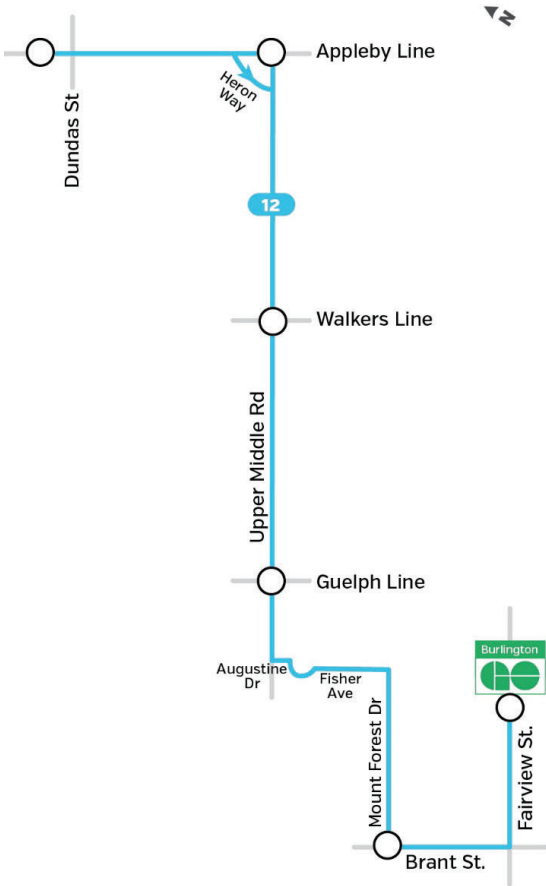

Route 12

Upper Middle

Effective August 29, 2021

Burlingtontransit.ca
905-639-0550
contactbt@burlington.ca
#BurlONtransit

12 Upper Middle

Weekdays to Dundas

Burlington GO Station	Brant St. & Mount Forest Dr.	Upper Middle Rd. & Guelph Line	Upper Middle Rd. & Walkers Line	Upper Middle Rd. & Appleby Line	Burlington North SmartCentre
5:50	5:56	6:01	6:05	6:10	6:16
6:20	6:26	6:31	6:35	6:40	6:46
6:50	6:56	7:01	7:05	7:10	7:16
7:20	7:26	7:31	7:35	7:40	7:46
7:50	7:56	8:01	8:05	8:10	8:16
8:20	8:26	8:31	8:35	8:40	8:46
8:50	8:56	9:01	9:05	9:10	9:16
9:20	9:26	9:31	9:35	9:40	9:46
9:50	9:56	10:01	10:05	10:10	10:16
10:20	10:26	10:31	10:35	10:40	10:46
10:50	10:56	11:01	11:05	11:10	11:16
11:20	11:26	11:31	11:35	11:40	11:46
11:50	11:56	12:01	12:05	12:10	12:16
12:20	12:26	12:31	12:35	12:40	12:46
12:50	12:56	1:01	1:05	1:10	1:16
1:20	1:26	1:31	1:35	1:40	1:46
1:50	1:56	2:01	2:05	2:10	2:16
2:20	2:26	2:31	2:35	2:40	2:46
2:50	2:56	3:01	3:05	3:10	3:16
3:20	3:26	3:31	3:35	3:40	3:46
3:50	3:56	4:01	4:05	4:10	4:16
4:20	4:26	4:31	4:35	4:40	4:46
4:50	4:56	5:01	5:05	5:10	5:16
5:20	5:26	5:31	5:35	5:40	5:46
5:50	5:56	6:01	6:05	6:10	6:16
6:20	6:26	6:31	6:35	6:40	6:46
6:50	6:56	7:01	7:05	7:10	7:16
7:20	7:26	7:31	7:35	7:40	7:46
7:50	7:56	8:01	8:05	8:10	8:16
8:20	8:26	8:31	8:35	8:40	8:46
8:50	8:56	9:01	9:05	9:10	9:16
9:20	9:26	9:31	9:35	9:40	9:46
9:50	9:56	10:01	10:05	10:10	10:16