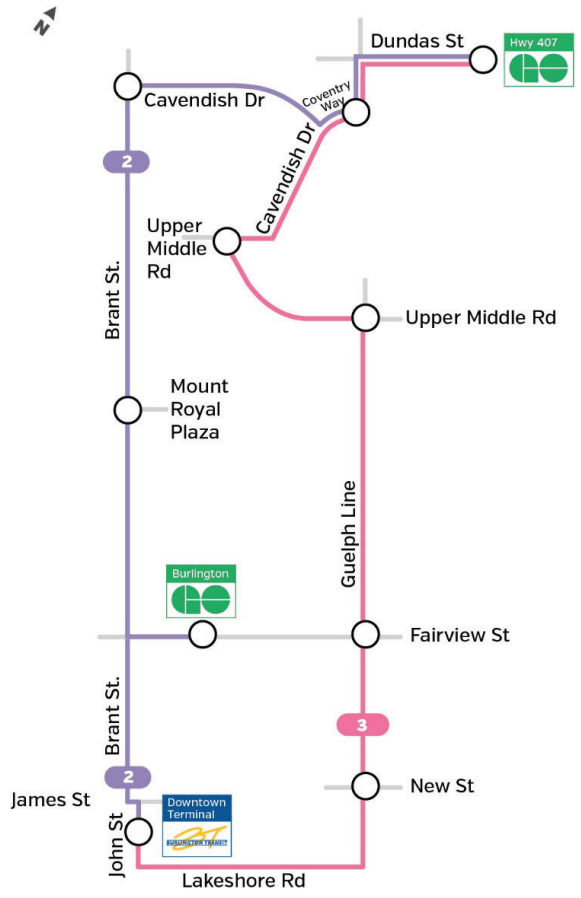

Route 2/3 Brant/Guelph-Downtown

Effective August 29, 2021

Burlingtontransit.ca
905-639-0550
contactbt@burlington.ca
#BurlIONTransit

2 Brant Weekdays to Cavendish / GO 407 Carpool

Downtown Terminal (John St.)	Burlington GO Station	Brant St. & Mount Forest Dr.	Cavendish Dr. & Brant St.	Coventry Way & Guelph Line	GO 407 Carpool
5:17	5:24	5:29	5:35	5:39	5:44
5:39	5:46	5:51	5:57	6:01	6:06
5:56	6:03	6:08	6:14	6:18	6:23
6:17	6:24	6:29	6:35	6:39	6:44
6:37	6:44	6:49	6:55	6:59	7:04
6:57	7:04	7:09	7:15	7:19	7:24
7:17	7:24	7:29	7:35	7:39	7:44
And every 20 minutes until					
10:17	10:24	10:29	10:35	10:39	10:44
10:37	10:44	10:49	10:55	10:59	11:04
10:57	11:04	11:09	11:15	11:19	11:24
11:19	11:27	11:33	11:39	11:44	11:49
11:39	11:47	11:53	11:59	12:04	12:09
11:59	12:07	12:13	12:19	12:24	12:29
12:19	12:27	12:33	12:39	12:44	12:49
12:39	12:47	12:53	12:59	1:04	1:09
12:59	1:07	1:13	1:19	1:24	1:29
1:19	1:27	1:33	1:39	1:44	1:49
And every 20 minutes until					
4:59	5:07	5:13	5:19	5:24	5:29
5:19	5:27	5:33	5:39	5:44	5:49
5:39	5:47	5:53	5:59	6:04	6:09
5:59	6:07	6:13	6:19	6:24	6:29
6:19	6:27	6:33	6:39	6:44	6:49
6:39	6:47	6:53	6:59	7:04	7:09
6:59	7:07	7:13	7:19	7:24	7:29
7:15	7:22	7:27	7:33	7:37	7:42
7:43	7:50	7:55	8:01	8:05	8:10
8:13	8:20	8:25	8:31	8:35	8:40
8:43	8:50	8:55	9:01	9:05	9:10
9:13	9:20	9:25	9:31	9:35	9:40
9:46	9:53	9:58	10:04	10:08	10:13

2 Brant Weekdays to Downtown Burlington

GO 407 Carpool	Coventry Way & Guelph Line	Cavendish Dr. & Brant St.	Brant St. & Mount Forest Dr.	Burlington GO Station	Downtown Terminal (John St.)
	4:49	4:53	4:59	5:05	5:11
	5:19	5:23	5:29	5:34	5:39
5:45	5:50	5:54	6:00	6:06	6:12
6:06	6:11	6:15	6:21	6:27	6:33
6:25	6:30	6:34	6:40	6:46	6:52
6:45	6:50	6:54	7:00	7:06	7:12
7:05	7:10	7:14	7:20	7:26	7:32
7:25	7:30	7:34	7:40	7:46	7:52
7:45	7:50	7:54	8:00	8:06	8:12
8:05	8:10	8:14	8:20	8:26	8:32
8:25	8:30	8:34	8:40	8:46	8:52
And every 20 minutes until					
10:45	10:50	10:54	11:00	11:06	11:12
11:06	11:11	11:15	11:21	11:27	11:33
11:26	11:31	11:35	11:41	11:47	11:53
11:54	11:59	12:03	12:09	12:16	12:24
12:14	12:19	12:23	12:29	12:36	12:44
12:34	12:39	12:43	12:49	12:56	1:04
12:54	12:59	1:03	1:09	1:16	1:24
1:14	1:19	1:23	1:29	1:36	1:44
1:34	1:39	1:43	1:49	1:56	2:04
1:54	1:59	2:03	2:09	2:16	2:24
2:14	2:19	2:23	2:29	2:36	2:44
And every 20 minutes until					
6:34	6:39	6:43	6:49	6:56	7:04
6:54	6:59	7:03	7:09	7:16	7:24
7:14	7:19	7:23	7:29	7:35	7:41
7:34	7:39	7:43	7:49	7:55	8:01
7:44	7:49	7:53	7:59	8:05	8:11
8:14	8:19	8:23	8:29	8:35	8:41
8:44	8:49	8:53	8:59	9:05	9:11
9:14	9:19	9:23	9:29	9:35	9:41
9:44	9:49	9:53	9:59	10:05	10:11
10:14	10:19	10:23	10:29	10:35	10:41