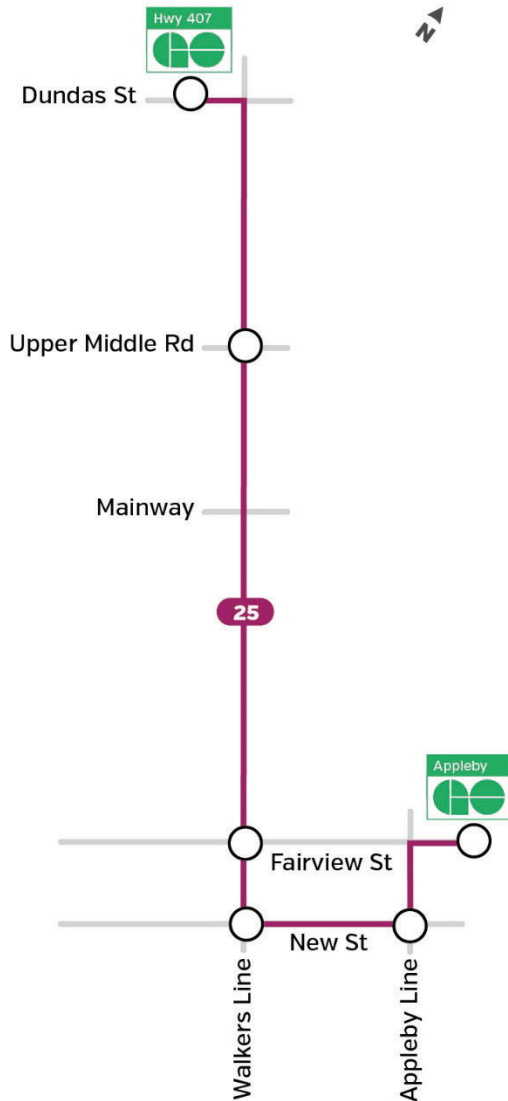

Route 25

Walkers

Effective August 29, 2021

Burlingtontransit.ca
905-639-0550
contactbt@burlington.ca
#BurlONTransit

25

Walkers

Weekdays to GO 407 Carpool

Appley GO Station	Appley Line & New St.	Walkers Line & New St.	Walkers Line & Fairview St.	Walkers Line & Upper Middle Rd.	GO 407 Carpool
5:15	5:19	5:23	5:26	5:32	5:37
5:45	5:49	5:53	5:56	6:02	6:07
6:15	6:19	6:23	6:26	6:32	6:37
And every 15 minutes until					
8:45	8:49	8:53	8:56	9:02	9:07
9:15	9:19	9:23	9:26	9:32	9:37
And every 30 minutes until					
3:15	3:19	3:23	3:26	3:32	3:37
3:30	3:34	3:38	3:41	3:47	3:52
And every 15 minutes until					
7:15	7:19	7:23	7:26	7:32	7:37
7:45	7:49	7:53	7:56	8:02	8:07
And every 30 minutes until					
9:15	9:19	9:23	9:26	9:32	9:37
9:45	9:49	9:53	9:56	10:02	10:07

25

Walkers

Weekdays to Appley GO

GO 407 Carpool	Walkers Line & Upper Middle Rd.	Walkers Line & Fairview St.	Walkers Line & New St.	Appley Line & New St.	Appley GO Station
5:10	5:15	5:21	5:24	5:28	5:32
5:40	5:45	5:51	5:54	5:58	6:02
6:10	6:15	6:21	6:24	6:28	6:32
And every 15 minutes until					
8:55	9:00	9:06	9:09	9:13	9:17
9:10	9:15	9:21	9:24	9:28	9:32
And every 30 minutes until					
3:10	3:15	3:21	3:24	3:28	3:32
3:25	3:30	3:36	3:39	3:43	3:47
And every 15 minutes until					
6:55	7:00	7:06	7:09	7:13	7:17
7:10	7:15	7:21	7:24	7:28	7:32
And every 30 minutes until					
10:10	10:15	10:21	10:24	10:28	10:32