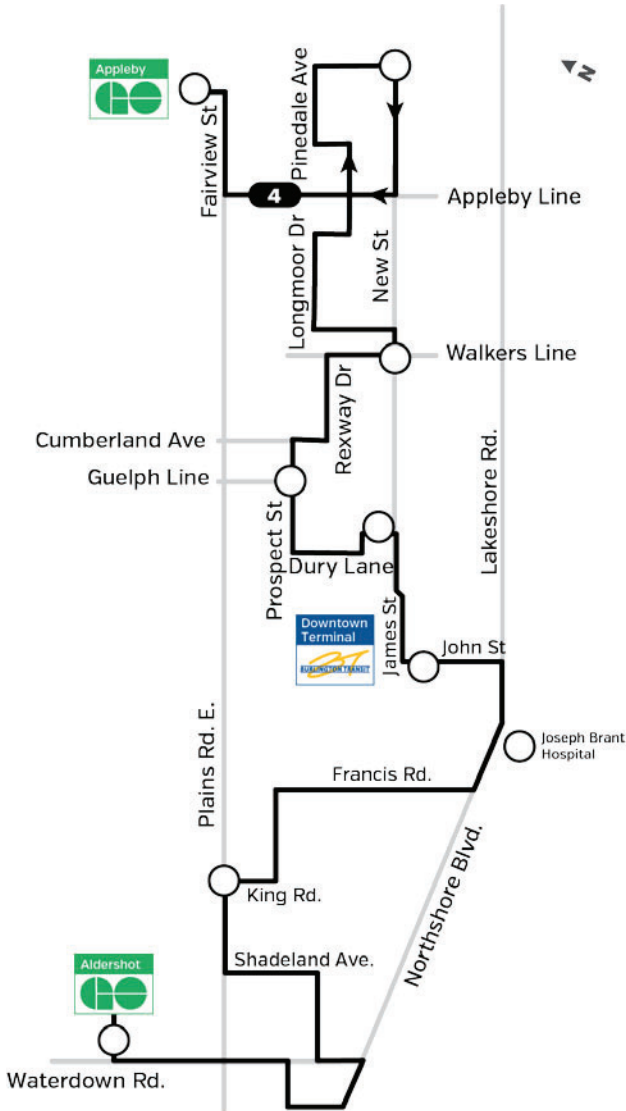

Route 4

Central

Effective August 29, 2021

Burlingtontransit.ca
905-639-0550
contactbt@burlington.ca
#BurlONTransit

4

Central

Weekdays to Appleby GO

Aldershot GO Station	Plains Rd. & Long Dr. (near King Rd.)	Joseph Brant Hospital	Downtown Terminal (John St.)	Seniors' Centre	Guelph Line & Prospect St.	Walkers Line & New St	Pinedale Av. & New St.	Appleby GO Station
5:25	5:39	5:48	5:51	5:55	5:58	6:05	6:15	6:28
5:55	6:09	6:18	6:21	6:25	6:28	6:35	6:45	6:58
6:25	6:39	6:48	6:51	6:55	6:58	7:05	7:15	7:28
And every 30 minutes until								
6:25	6:39	6:48	6:51	6:55	6:58	7:05	7:15	7:28
6:55	7:09	7:18	7:21	7:25	7:28	7:35	7:45	7:58
7:25	7:39	7:48	7:51	7:55	7:58	8:05	8:15	8:28
7:55	8:09	8:18	8:21	8:25	8:28	8:35	8:45	8:58
8:25	8:39	8:48	8:51	8:55	8:58	9:05	9:15	9:28
8:55	9:09	9:18	9:21	9:25	9:28	9:35	9:45	9:58

4

Central

Weekdays to Aldershot GO

Appleby GO Station	Walkers Line & New St	Guelph Line & Prospect St.	Seniors' Centre	Downtown Terminal (John St.)	Joseph Brant Hospital	Plains Rd. & Long Dr. (near King Rd.)	Aldershot GO Station
5:30	5:40	5:47	5:51	5:55	6:01	6:08	6:22
6:00	6:10	6:17	6:21	6:25	6:31	6:38	6:52
6:30	6:40	6:47	6:51	6:55	7:01	7:08	7:22
And every 30 minutes until							
6:00	6:10	6:17	6:21	6:25	6:31	6:38	6:52
6:30	6:40	6:47	6:51	6:55	7:01	7:08	7:22
7:00	7:10	7:17	7:21	7:25	7:31	7:38	7:52
7:30	7:40	7:47	7:51	7:55	8:01	8:08	8:22
8:00	8:10	8:17	8:21	8:25	8:31	8:38	8:52
8:30	8:40	8:47	8:51	8:55	9:01	9:08	9:22