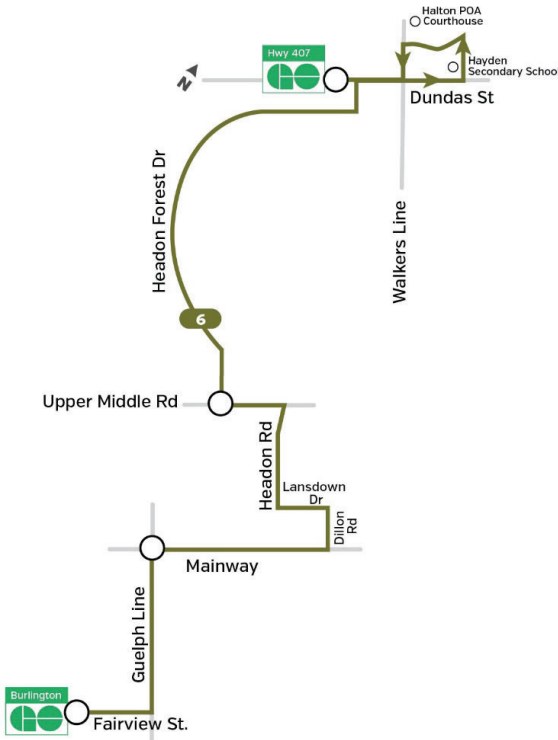

Route 6

Headon

Effective August 29, 2021

Burlingtontransit.ca
905-639-0550
contactbt@burlington.ca
#BurlONTransit

6 Headon

Weekdays to Burlington GO

GO 407 Carpool	Upper Middle Rd. & Headon Forest Dr.	Guelph Line & Mainway	Burlington GO Station
5:25	5:33	5:39	5:44
5:55	6:03	6:09	6:14
6:25	6:33	6:39	6:44
6:55	7:03	7:09	7:14
7:25	7:33	7:39	7:44
7:55	8:03	8:09	8:14
8:25	8:33	8:39	8:44
8:55	9:03	9:09	9:14
9:25	9:33	9:39	9:45
9:55	10:03	10:09	10:15
10:25	10:33	10:39	10:45
10:55	11:03	11:09	11:15
11:25	11:33	11:39	11:45
11:55	12:03	12:09	12:15
12:25	12:33	12:39	12:45
12:55	1:03	1:09	1:15
1:25	1:33	1:39	1:45
1:55	2:03	2:09	2:15
2:25	2:33	2:39	2:45
2:55	3:03	3:09	3:15
3:25	3:33	3:40	3:47
3:55	4:03	4:10	4:17
4:25	4:33	4:40	4:47
4:55	5:03	5:10	5:17
5:25	5:33	5:40	5:47
5:55	6:03	6:10	6:17
6:25	6:33	6:40	6:47
6:55	7:03	7:10	7:17
7:25	7:33	7:39	7:44
7:55	8:03	8:09	8:14
8:25	8:33	8:39	8:44
8:55	9:03	9:09	9:14
9:25	9:33	9:39	9:44

6 Headon

Weekdays to GO 407 Carpool via Haber Community Centre

Burlington GO Station	Guelph Line & Mainway	Upper Middle Rd. & Headon Forest Dr.	Haber Community Centre	GO 407 Carpool
5:50	5:57	6:05	6:11	6:18
6:20	6:27	6:35	6:41	6:48
6:50	6:57	7:05	7:11	7:18
7:20	7:27	7:35	7:41	7:48
7:50	7:57	8:05	8:11	8:18
8:20	8:27	8:35	8:41	8:48
8:50	8:57	9:05	9:11	9:18
9:20	9:27	9:34	9:40	9:47
9:50	9:57	10:04	10:10	10:17
10:20	10:27	10:34	10:40	10:47
10:50	10:57	11:04	11:10	11:17
11:20	11:27	11:34	11:40	11:47
11:50	11:57	12:04	12:10	12:17
12:20	12:27	12:34	12:40	12:47
12:50	12:57	1:04	1:10	1:17
1:20	1:27	1:34	1:40	1:47
1:50	1:57	2:04	2:10	2:17
2:20	2:27	2:34	2:40	2:47
2:50	2:57	3:04	3:10	3:17
3:20	3:27	3:35	3:42	3:49
3:50	3:57	4:05	4:12	4:19
4:20	4:27	4:35	4:42	4:49
4:50	4:57	5:05	5:12	5:19
5:20	5:27	5:35	5:42	5:49
5:50	5:57	6:05	6:12	6:19
6:20	6:27	6:35	6:42	6:49
6:50	6:57	7:05	7:12	7:19
7:20	7:26	7:33	7:39	7:45
7:50	7:56	8:03	8:09	8:15
8:20	8:26	8:33	8:39	8:45
8:50	8:56	9:03	9:09	9:15
9:20	9:26	9:33	9:39	9:45
9:50	9:56	10:03	10:09	10:15