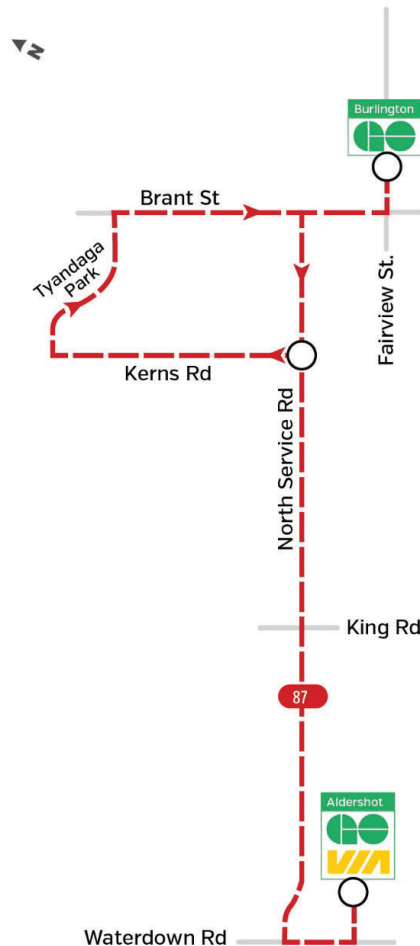

81 North Service

Weekdays to Burlington GO

Appley GO Station	RioCan Centre	Sutton Dr. & North Service Rd.	Mainway & Appley Line	North Service Rd. & Walkers Line	North Service Rd. & Guelph Line	Burlington GO Station
5:40	5:52	5:54	5:59	6:04	6:07	6:11
6:10	6:22	6:24	6:29	6:34	6:37	6:41
6:40	6:52	6:54	6:59	7:04	7:07	7:11
7:10	7:22	7:24	7:29	7:34	7:37	7:41
7:40	7:52	7:54	7:59	8:04	8:07	8:11
8:10	8:22	8:24	8:29	8:34	8:37	8:41
8:40	8:52	8:54	8:59	9:04	9:07	9:11
9:10	9:22	9:24	9:29	9:34	9:37	9:41
9:40	9:52	9:54	9:59	10:04	10:07	10:11
10:10	10:22	10:24	10:29	10:34	10:37	10:41
10:40	10:52	10:54	10:59	11:04	11:07	11:11
11:10	11:22	11:24	11:29	11:34	11:37	11:41
11:40	11:52	11:54	11:59	12:04	12:07	12:11
12:10	12:22	12:24	12:29	12:34	12:37	12:41
12:40	12:52	12:54	12:59	1:04	1:07	1:11
1:10	1:22	1:24	1:29	1:34	1:37	1:41
1:40	1:52	1:54	1:59	2:04	2:07	2:11
2:10	2:22	2:24	2:29	2:34	2:37	2:41
2:40	2:52	2:54	2:59	3:04	3:07	3:11
3:10	3:22	3:24	3:29	3:34	3:37	3:41
3:40	3:52	3:54	3:59	4:04	4:07	4:11
4:10	4:22	4:24	4:29	4:34	4:37	4:41
4:40	4:52	4:54	4:59	5:04	5:07	5:11
5:10	5:22	5:24	5:29	5:34	5:37	5:41
5:40	5:52	5:54	5:59	6:04	6:07	6:11
6:10	6:22	6:24	6:29	6:34	6:37	6:41
6:40	6:52	6:54	6:59	7:04	7:07	7:11

Route 87 North Service - Aldershot

Effective August 29, 2021

Burlingtontransit.ca
905-639-0550
contactbt@burlington.ca
#BurlONtransit

87 N. Service - Aldershot

Weekdays to Aldershot GO

Burlington GO Station	North Service Rd. & Kerns Rd.	Aldershot GO Station
5:30	5:40	5:48
6:15	6:25	6:33
7:00	7:10	7:18
7:45	7:55	8:03
8:30	8:40	8:48
2:30	2:40	2:48
3:15	3:25	3:33
4:00	4:10	4:18
4:45	4:55	5:03
5:30	5:40	5:48
6:15	6:25	6:33

87 N. Service - Aldershot

Weekdays to Burlington GO

Aldershot GO Station	North Service Rd. & Kerns Rd.	Kerns Rd. & Tyandaga Park Dr.	Burlington GO Station
5:50	5:58	6:04	6:12
6:35	6:43	6:49	6:57
7:20	7:28	7:34	7:42
8:05	8:13	8:19	8:27
8:50	8:58	9:04	9:12
2:50	2:58	3:04	3:12
3:35	3:43	3:49	3:57
4:20	4:28	4:34	4:42
5:05	5:13	5:19	5:27
5:50	5:58	6:04	6:12
6:35	6:43	6:49	6:57