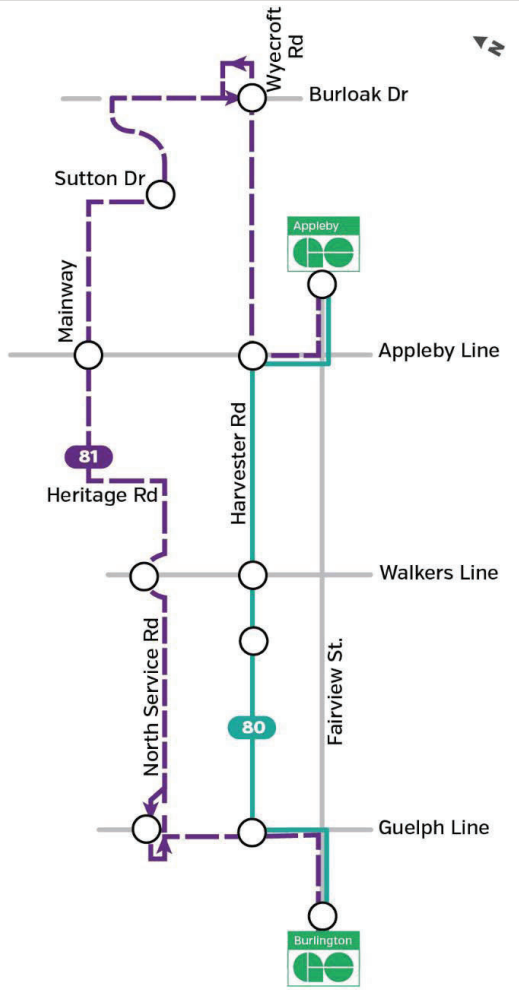

Route 80/81 Harvester/ North Service

Effective August 29, 2021

Burlingtontransit.ca
905-639-0550
contactbt@burlington.ca
#BurlONTransit

80 Harvester

Weekdays to Appleby GO

Burlington GO Station	Harvester Rd. & Guelph Line	Burlington Transit 3332 Harvester Rd.	Harvester Rd. & Walkers Line	Harvester Rd. & Appleby Line	Appleby GO Station
5:15	5:22	5:24	5:26	5:31	5:35
5:45	5:52	5:54	5:56	6:01	6:05
6:15	6:22	6:24	6:26	6:31	6:35
6:45	6:52	6:54	6:56	7:01	7:05
And every 30 minutes until					
5:15	5:22	5:24	5:26	5:31	5:35
5:45	5:52	5:54	5:56	6:01	6:05
6:15	6:22	6:24	6:26	6:31	6:35
6:45	6:52	6:54	6:56	7:01	7:05

80 Harvester

Weekdays to Burlington GO

Appleby GO Station	Harvester Rd. & Appleby Line	Harvester Rd. & Walkers Line	Burlington Transit 3332 Harvester Rd.	Harvester Rd. & Guelph Line	Burlington GO Station
5:10	5:14	5:17	5:19	5:21	5:27
5:40	5:44	5:47	5:49	5:51	5:57
6:10	6:14	6:17	6:19	6:21	6:27
6:40	6:44	6:47	6:49	6:51	6:57
And every 30 minutes until					
5:10	5:14	5:17	5:19	5:21	5:27
5:40	5:44	5:47	5:49	5:51	5:57
6:10	6:14	6:17	6:19	6:21	6:27
6:40	6:44	6:47	6:49	6:51	6:57