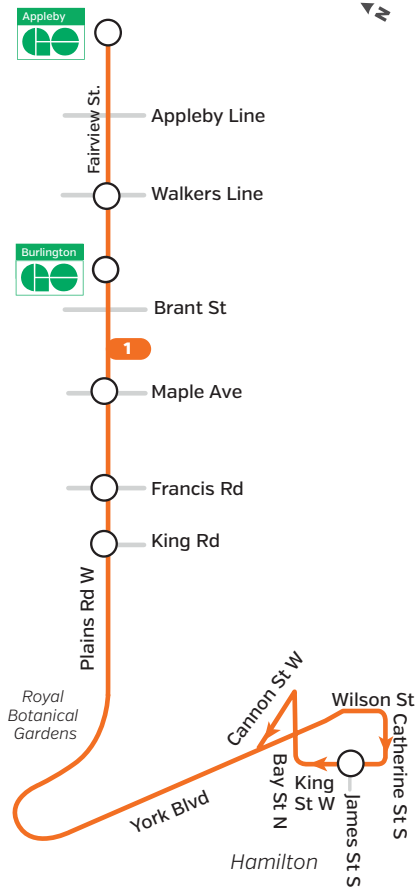

Route 1

Plains

Effective August 23, 2020

Burlingtontransit.ca
905-639-0550
contactbt@burlington.ca
#BurlIONTransit

1 Plains – Fairview

Weekdays to Appleby GO

King & James (Hamilton)	Royal Botanical Gdns. (Plains Rd.)	Plains Rd. & Waterdown Rd.	Plains Rd. & Long Dr. (near King Rd.)	Fairview St. & Maple Av.	Fairview St. at Burlington GO	Fairview St. & Walkers Line	Appleby GO Station
4:45	4:58	5:02	5:06	5:10	5:13	5:18	5:24
5:00	5:13	5:17	5:21	5:25	5:28	5:33	5:39
5:15	5:28	5:32	5:36	5:40	5:43	5:48	5:54
5:30	5:43	5:47	5:51	5:55	5:58	6:03	6:09
5:40	5:53	5:57	6:01	6:05	6:08	6:13	6:19
And every 10 minutes until							
8:50	9:03	9:07	9:11	9:15	9:18	9:23	9:29
9:00	9:13	9:17	9:21	9:25	9:28	9:33	9:39
9:15	9:28	9:32	9:36	9:40	9:43	9:48	9:54
9:30	9:43	9:47	9:51	9:55	9:58	10:03	10:09
9:45	9:58	10:02	10:06	10:10	10:13	10:18	10:24
And every 15 minutes until							
3:00	3:13	3:17	3:21	3:25	3:28	3:33	3:39
3:10	3:23	3:27	3:31	3:35	3:38	3:43	3:49
3:20	3:33	3:37	3:41	3:45	3:48	3:53	3:59
3:30	3:43	3:47	3:51	3:55	3:58	4:03	4:09
3:40	3:53	3:57	4:01	4:05	4:08	4:13	4:19
And every 10 minutes until							
6:50	7:03	7:07	7:11	7:15	7:18	7:23	7:29
7:00	7:10	7:14	7:17	7:21	7:25	7:30	7:35
7:15	7:25	7:29	7:32	7:36	7:40	7:45	7:50
7:30	7:40	7:44	7:47	7:51	7:55	8:00	8:05
7:45	7:55	7:59	8:02	8:06	8:10	8:15	8:20
And every 15 minutes until							
10:00	10:10	10:14	10:17	10:21	10:25	10:30	10:35
10:15	10:25	10:29	10:32	10:36	10:40	10:45	10:50
10:30	10:40	10:44	10:47	10:51	10:55	11:00	11:05
10:45	10:55	10:59	11:02	11:06	11:10	11:15	11:20
11:00	11:10	11:14	11:17	11:21	11:25	11:30	11:35
11:15	11:25	11:29	11:32	11:36	11:40	11:45	11:50
11:30	11:40	11:44	11:47	11:51	11:55	12:00	12:05
11:45	11:55	11:59	12:02	12:06	12:10	12:15	12:20
12:00	12:10	12:14	12:17	12:21	12:25	12:30	12:35