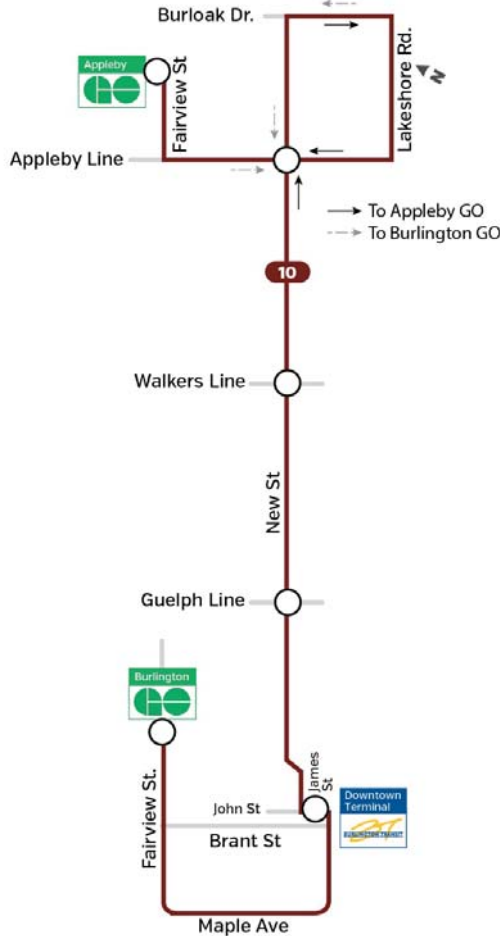

Route 10

New - Maple

Effective August 23, 2020 - Updated

Burlingtontransit.ca
905-639-0550
contactbt@burlington.ca
#BurlONTransit

10 New - Maple

Weekdays to Appleby GO

Burlington GO Station	Downtown Terminal (John St.)	New St. & Guelph Line	New St. & Walkers Line	New St. & Appleby Line	Burloak Dr & Lakeshore Rd	Appleby Line & New St.	Appleby GO Station
5:00	5:15	5:19	5:22	5:25	5:28	5:35	5:39
5:15	5:30	5:34	5:37	5:40	5:43	5:50	5:54
5:30	5:45	5:49	5:52	5:55	5:58	6:05	6:09
5:45	6:00	6:04	6:07	6:10	6:13	6:20	6:24
6:00	6:15	6:19	6:22	6:25	6:28	6:35	6:39
6:15	6:30	6:34	6:37	6:40	6:43	6:50	6:54
6:30	6:45	6:49	6:52	6:55	6:58	7:05	7:09
6:45	7:00	7:04	7:07	7:10	7:13	7:20	7:24
7:00	7:15	7:19	7:22	7:26	7:30	7:37	7:41
7:15	7:30	7:34	7:37	7:41	7:45	7:52	7:56
7:30	7:45	7:49	7:52	7:56	8:00	8:07	8:11
7:45	8:00	8:04	8:07	8:11	8:15	8:22	8:26
8:00	8:15	8:19	8:22	8:26	8:30	8:37	8:41
And every 15 minutes until							
3:45	4:00	4:04	4:07	4:11	4:15	4:22	4:26
4:00	4:16	4:20	4:23	4:27	4:31	4:38	4:42
4:15	4:31	4:35	4:38	4:42	4:46	4:53	4:57
4:30	4:46	4:50	4:53	4:57	5:01	5:08	5:12
4:45	5:01	5:05	5:08	5:12	5:16	5:23	5:27
5:00	5:16	5:20	5:23	5:27	5:31	5:38	5:42
And every 15 minutes until							
6:30	6:45	6:49	6:52	6:56	7:00	7:07	7:11
And every 15 minutes until							
7:30	7:44	7:47	7:50	7:53	7:56	8:03	8:07
7:45	7:59	8:02	8:05	8:08	8:11	8:18	8:22
8:00	8:14	8:17	8:20	8:23	8:26	8:33	8:37
8:15	8:29	8:32	8:35	8:38	8:41	8:48	8:52
And every 15 minutes until							
9:00	9:14	9:17	9:20	9:23	9:26	9:33	9:37
9:30	9:44	9:47	9:50	9:53	9:56	10:03	10:07
10:00	10:14	10:17	10:20	10:23	10:26	10:33	10:37
10:30	10:44	10:47	10:50	10:53	10:56	11:03	11:07