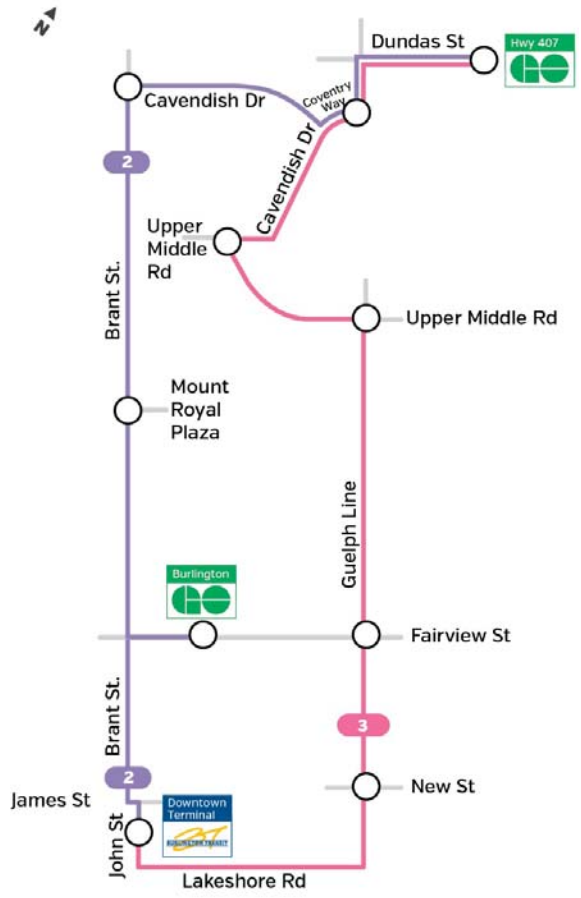

Route 2/3 Brant/Guelph-Downtown

Effective August 23, 2020

Burlingtontransit.ca
905-639-0550
contactbt@burlington.ca
#BurlIONTransit

2 Brant Weekdays to Cavendish / GO 407 Carpool

Downtown Terminal (John St.)	Burlington GO Station	Brant St. & Mount Forest Dr.	Cavendish Dr. & Brant St.	Coventry Way & Guelph Line	GO 407 Carpool
5:17	5:24	5:29	5:35	5:39	5:44
5:39	5:46	5:51	5:57	6:01	6:06
5:56	6:03	6:08	6:14	6:18	6:23
6:17	6:24	6:29	6:35	6:39	6:44
6:37	6:44	6:49	6:55	6:59	7:04
6:57	7:04	7:09	7:15	7:19	7:24
7:17	7:24	7:29	7:35	7:39	7:44
And every 20 minutes until					
10:17	10:24	10:29	10:35	10:39	10:44
10:37	10:44	10:49	10:55	10:59	11:04
10:57	11:04	11:09	11:15	11:19	11:24
11:19	11:27	11:33	11:39	11:44	11:49
11:39	11:47	11:53	11:59	12:04	12:09
11:59	12:07	12:13	12:19	12:24	12:29
12:19	12:27	12:33	12:39	12:44	12:49
12:39	12:47	12:53	12:59	1:04	1:09
12:59	1:07	1:13	1:19	1:24	1:29
1:19	1:27	1:33	1:39	1:44	1:49
And every 20 minutes until					
4:59	5:07	5:13	5:19	5:24	5:29
5:19	5:27	5:33	5:39	5:44	5:49
5:39	5:47	5:53	5:59	6:04	6:09
5:59	6:07	6:13	6:19	6:24	6:29
6:19	6:27	6:33	6:39	6:44	6:49
6:39	6:47	6:53	6:59	7:04	7:09
6:59	7:07	7:13	7:19	7:24	7:29
7:15	7:22	7:27	7:33	7:37	7:42
7:43	7:50	7:55	8:01	8:05	8:10
8:13	8:20	8:25	8:31	8:35	8:40
8:43	8:50	8:55	9:01	9:05	9:10
9:13	9:20	9:25	9:31	9:35	9:40
9:46	9:53	9:58	10:04	10:08	10:13