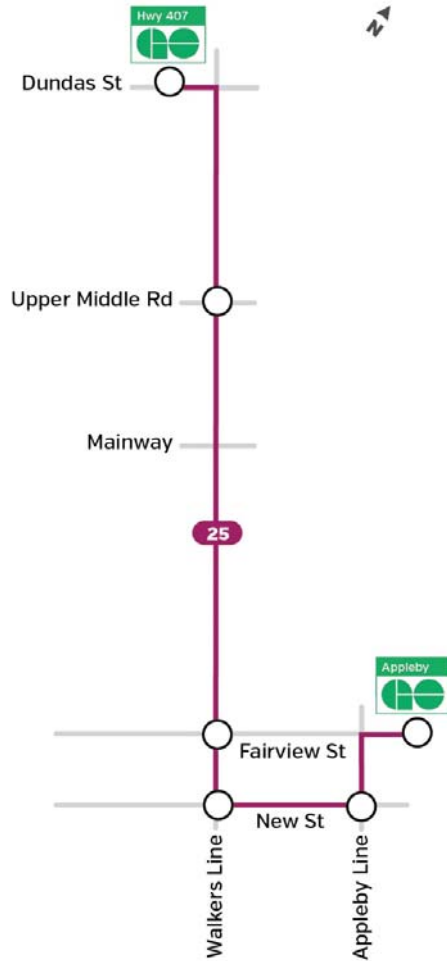

Route 25

Walkers

Effective August 23, 2020

Burlingtontransit.ca
905-639-0550
contactbt@burlington.ca
#BurlONTransit

25 Walkers

Weekdays to GO 407 Carpool

Appleby GO Station	Appleby Line & New St.	Walkers Line & New St.	Walkers Line & Fairview St.	Walkers Line & Upper Middle Rd.	GO 407 Carpool
5:12	5:16	5:19	5:22	5:28	5:34
5:42	5:46	5:49	5:52	5:58	6:04
And every 30 minutes until					
6:42	6:46	6:49	6:52	6:58	7:04
7:12	7:16	7:19	7:22	7:28	7:34
7:42	7:46	7:49	7:52	7:58	8:04
And every 30 minutes until					
9:12	9:16	9:19	9:22	9:28	9:34
9:42	9:46	9:49	9:52	9:58	10:04

25 Walkers

Weekdays to Appleby GO

GO 407 Carpool	Walkers Line & Upper Middle Rd.	Walkers Line & Fairview St.	Walkers Line & New St.	Appleby Line & New St.	Appleby GO Station
5:14	5:20	5:26	5:29	5:32	5:36
5:44	5:50	5:56	5:59	6:02	6:06
6:14	6:20	6:26	6:29	6:32	6:36
6:44	6:50	6:56	6:59	7:02	7:06
And every 30 minutes until					
7:44	7:50	7:56	7:59	8:02	8:06
8:14	8:20	8:26	8:29	8:32	8:36
8:44	8:50	8:56	8:59	9:02	9:06
9:14	9:20	9:26	9:29	9:32	9:36
9:44	9:50	9:56	9:59	10:02	10:06

25 Walkers

Weekends to GO 407 Carpool

Appleby GO Station	Appleby Line & New St.	Walkers Line & New St.	Walkers Line & Fairview St.	Walkers Line & Upper Middle Rd.	GO 407 Carpool
Saturday					
7:12	7:16	7:19	7:22	7:28	7:34
7:42	7:46	7:49	7:52	7:58	8:04
8:12	8:16	8:19	8:22	8:28	8:34
8:42	8:46	8:49	8:52	8:58	9:04
And every 30 minutes until					
6:12	6:16	6:19	6:22	6:28	6:34
6:42	6:46	6:49	6:52	6:58	7:04
7:17	7:22	7:25	7:27	7:31	7:34
7:47	7:52	7:55	7:57	8:01	8:04
8:17	8:22	8:25	8:27	8:31	8:34
8:47	8:52	8:55	8:57	9:01	9:04
9:17	9:22	9:25	9:27	9:31	9:34
9:47	9:52	9:55	9:57	10:01	10:04
Sunday / Holidays					
7:42	7:46	7:49	7:52	7:58	8:04
8:12	8:16	8:19	8:22	8:28	8:34
8:42	8:46	8:49	8:52	8:58	9:04
9:12	9:16	9:19	9:22	9:28	9:34
9:42	9:46	9:49	9:52	9:58	10:04
And every 30 minutes until					
4:12	4:16	4:19	4:22	4:28	4:34
4:42	4:46	4:49	4:52	4:58	5:04
5:12	5:16	5:19	5:22	5:28	5:34
5:42	5:46	5:49	5:52	5:58	6:04
6:12	6:16	6:19	6:22	6:28	6:34
6:42	6:46	6:49	6:52	6:58	7:04