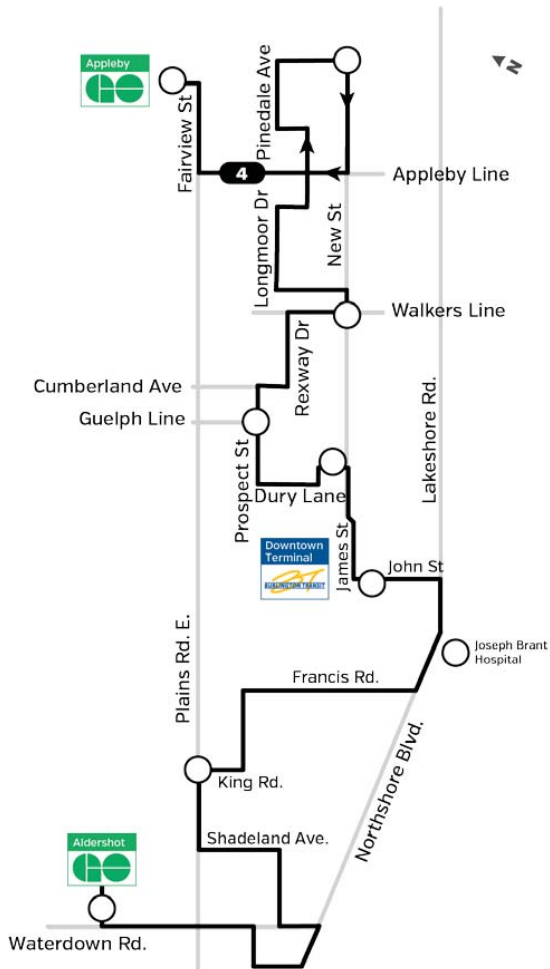

Route 4

Central

Effective August 23, 2020

Burlingtontransit.ca
905-639-0550
contactbt@burlington.ca
#BurlIONTransit

4 Central

Weekdays to Appleby GO

Aldershot GO Station	Plains Rd. & Long Dr. (near King Rd.)	Joseph Brant Hospital	Downtown Terminal (John St.)	Seniors' Centre	Guelph Line & Prospect St.	Walkers Line & New St	Pinedale Av. & New St.	Appleby GO Station
5:32	5:46	5:55	5:58	6:02	6:05	6:12	6:22	6:35
6:32	6:46	6:55	6:58	7:02	7:05	7:12	7:22	7:35
7:32	7:46	7:55	7:58	8:02	8:05	8:12	8:22	8:35
And every 60 minutes until								
3:32	3:47	3:56	3:59	4:03	4:06	4:12	4:23	4:36
4:32	4:47	4:56	4:59	5:03	5:06	5:12	5:23	5:36
5:32	5:47	5:56	5:59	6:03	6:06	6:12	6:23	6:36
6:32	6:46	6:55	6:58	7:02	7:05	7:12	7:22	7:35
7:32	7:46	7:55	7:58	8:02	8:05	8:12	8:22	8:35
8:32	8:46	8:55	8:58	9:02	9:05	9:12	9:22	9:35

4 Central

Weekdays to Aldershot GO

Appleby GO Station	Walkers Line & New St	Guelph Line & Prospect St.	Seniors' Centre	Downtown Terminal (John St.)	Joseph Brant Hospital	Plains Rd. & Long Dr. (near King Rd.)	Aldershot GO Station
5:38	5:48	5:55	5:59	6:03	6:09	6:16	6:28
6:38	6:48	6:55	6:59	7:03	7:09	7:16	7:28
And every 60 minutes until							
1:38	1:48	1:55	1:59	2:03	2:09	2:16	2:30
2:38	2:48	2:55	2:59	3:03	3:09	3:16	3:30
3:38	3:48	3:55	3:59	4:03	4:09	4:16	4:30
4:38	4:48	4:55	4:59	5:03	5:09	5:16	5:30
5:38	5:48	5:55	5:59	6:03	6:09	6:16	6:30
6:38	6:48	6:55	6:59	7:03	7:09	7:16	7:28
7:38	7:48	7:55	7:59	8:03	8:09	8:16	8:28