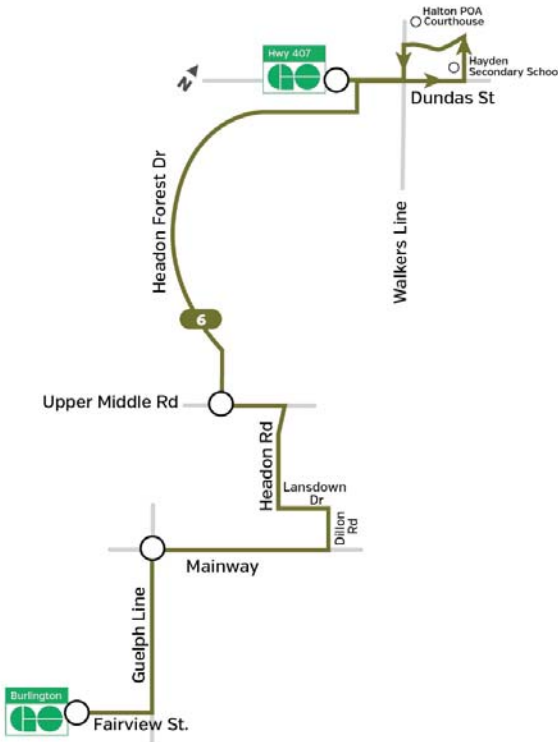

Route 6

Headon

Effective August 23, 2020

6 Headon

Weekdays to Burlington GO

| GO 407 Carpool | Upper Middle Rd. & Headon Forest Dr. | Guelph Line & Mainway | Burlington GO Station |
|----------------|--------------------------------------|-----------------------|-----------------------|
| 5:25 | 5:33 | 5:39 | 5:45 |
| 6:25 | 6:33 | 6:39 | 6:45 |
| 7:25 | 7:33 | 7:39 | 7:45 |
| 8:25 | 8:33 | 8:39 | 8:45 |
| 9:25 | 9:33 | 9:39 | 9:45 |
| 10:25 | 10:33 | 10:39 | 10:45 |
| 11:25 | 11:33 | 11:39 | 11:45 |
| 12:25 | 12:33 | 12:39 | 12:45 |
| 1:25 | 1:33 | 1:39 | 1:45 |
| 2:25 | 2:33 | 2:39 | 2:45 |
| 3:25 | 3:33 | 3:39 | 3:45 |
| 4:25 | 4:33 | 4:39 | 4:45 |
| 5:25 | 5:33 | 5:39 | 5:45 |
| 6:25 | 6:33 | 6:39 | 6:45 |
| 7:25 | 7:33 | 7:39 | 7:45 |
| 8:25 | 8:33 | 8:39 | 8:45 |
| 9:25 | 9:33 | 9:39 | 9:45 |

6 Headon

Weekdays to GO 407 Carpool via Haber Community Centre

| Burlington GO Station | Guelph Line & Mainway | Upper Middle Rd. & Headon Forest Dr. | Haber Community Centre | GO 407 Carpool |
|-----------------------|-----------------------|--------------------------------------|------------------------|----------------|
| 5:50 | 5:56 | 6:03 | 6:13 | 6:19 |
| 6:50 | 6:56 | 7:03 | 7:13 | 7:19 |
| 7:50 | 7:56 | 8:03 | 8:13 | 8:19 |
| 8:50 | 8:56 | 9:03 | 9:13 | 9:19 |
| 9:50 | 9:56 | 10:03 | 10:13 | 10:19 |
| 10:50 | 10:56 | 11:03 | 11:13 | 11:19 |
| 11:50 | 11:56 | 12:03 | 12:13 | 12:19 |
| 12:50 | 12:56 | 1:03 | 1:13 | 1:19 |
| 1:50 | 1:56 | 2:03 | 2:13 | 2:19 |
| 2:50 | 2:56 | 3:03 | 3:13 | 3:19 |
| 3:50 | 3:56 | 4:03 | 4:13 | 4:19 |
| 4:50 | 4:56 | 5:03 | 5:13 | 5:19 |
| 5:50 | 5:56 | 6:03 | 6:13 | 6:19 |
| 6:50 | 6:56 | 7:03 | 7:13 | 7:19 |
| 7:50 | 7:56 | 8:03 | 8:13 | 8:19 |
| 8:50 | 8:56 | 9:03 | 9:13 | 9:19 |
| 9:50 | 9:56 | 10:03 | 10:13 | 10:19 |