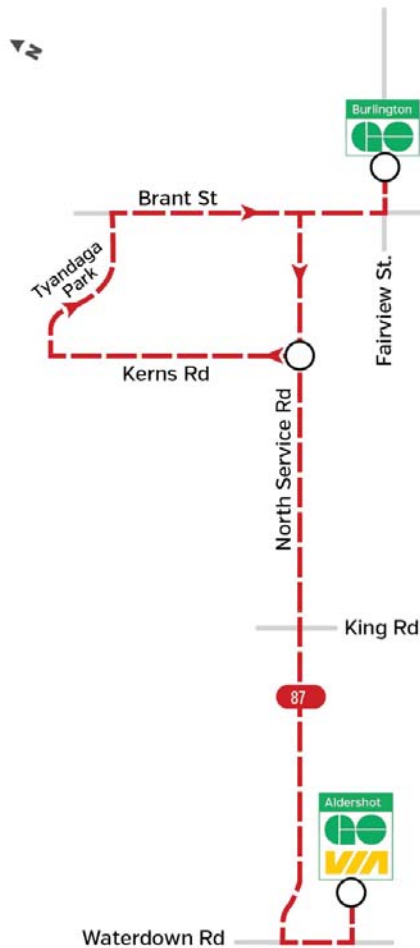

81 North Service

Weekdays to Burlington GO

Appleby GO Station	RioCan Centre	Sutton Dr. & North Service Rd.	Mainway & Appleby Line	North Service Rd. & Walkers Line	North Service Rd. & Guelph Line	Burlington GO Station
5:38	5:49	5:50	5:55	6:00	6:03	6:07
6:08	6:19	6:20	6:25	6:30	6:33	6:37
6:38	6:49	6:50	6:55	7:00	7:03	7:07
7:08	7:19	7:20	7:25	7:30	7:33	7:37
7:38	7:49	7:50	7:55	8:00	8:03	8:07
8:08	8:19	8:20	8:25	8:30	8:33	8:37
8:38	8:49	8:50	8:55	9:00	9:03	9:07
9:10	9:22	9:24	9:29	9:34	9:37	9:41
9:40	9:52	9:54	9:59	10:04	10:07	10:11
10:10	10:22	10:24	10:29	10:34	10:37	10:41
10:40	10:52	10:54	10:59	11:04	11:07	11:11
11:10	11:22	11:24	11:29	11:34	11:37	11:41
11:40	11:52	11:54	11:59	12:04	12:07	12:11
12:10	12:22	12:24	12:29	12:34	12:37	12:41
12:40	12:52	12:54	12:59	1:04	1:07	1:11
1:10	1:22	1:24	1:29	1:34	1:37	1:41
1:40	1:52	1:54	1:59	2:04	2:07	2:11
2:10	2:22	2:24	2:29	2:34	2:37	2:41
2:40	2:52	2:54	2:59	3:04	3:07	3:11
3:10	3:22	3:24	3:29	3:34	3:37	3:41
3:40	3:52	3:54	3:59	4:04	4:07	4:11
4:10	4:22	4:24	4:29	4:34	4:37	4:41
4:40	4:52	4:54	4:59	5:04	5:07	5:11
5:10	5:22	5:24	5:29	5:34	5:37	5:41
5:40	5:52	5:54	5:59	6:04	6:07	6:11
6:10	6:22	6:24	6:29	6:34	6:37	6:41
6:40	6:52	6:54	6:59	7:04	7:07	7:11

Route 87 North Service - Aldershot

Effective August 20, 2020

Burlingtontransit.ca
905-639-0550
contactbt@burlington.ca
#BurlONtransit

87 N. Service - Aldershot

Weekdays to Aldershot GO

Burlington GO Station	North Service Rd. & Kerns Rd.	Aldershot GO Station
Morning		
5:30	5:40	5:48
6:15	6:25	6:33
7:00	7:10	7:18
7:45	7:55	8:03
8:30	8:40	8:48
Afternoon		
2:30	2:40	2:48
3:15	3:25	3:33
4:00	4:10	4:18
4:45	4:55	5:03
5:30	5:40	5:48
6:15	6:25	6:33

87 N. Service - Aldershot

Weekdays to Burlington GO

Aldershot GO Station	North Service Rd. & Kerns Rd.	Kerns Rd. & Tyandaga Park Dr.	Burlington GO Station
Morning			
5:50	5:58	6:04	6:12
6:35	6:43	6:49	6:57
7:20	7:28	7:34	7:42
8:05	8:13	8:19	8:27
8:50	8:58	9:04	9:12
Afternoon			
2:50	2:58	3:04	3:12
3:35	3:43	3:49	3:57
4:20	4:28	4:34	4:42
5:05	5:13	5:19	5:27
5:50	5:58	6:04	6:12
6:35	6:43	6:49	6:57