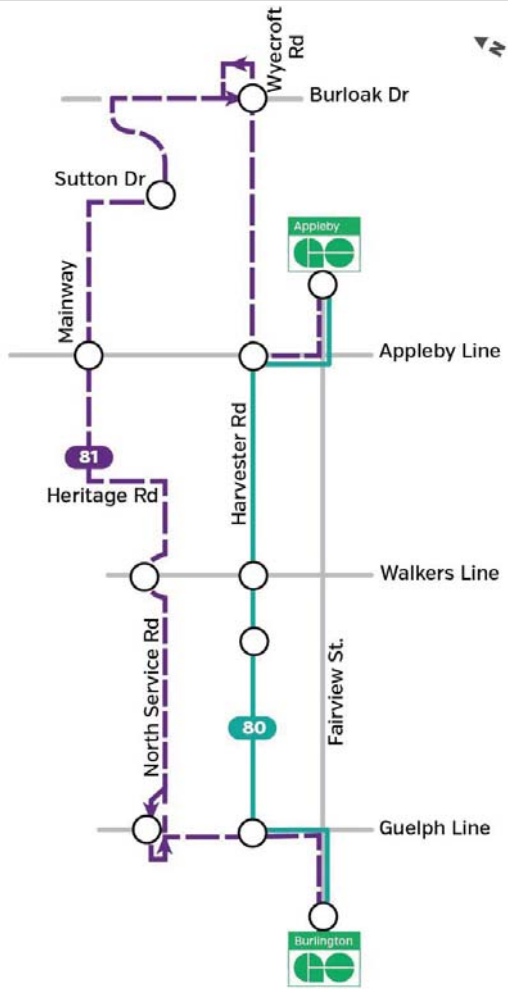

Route 80/81 Harvester/ North Service

Effective August 23, 2020 - Updated

Burlingtontransit.ca
905-639-0550
contactbt@burlington.ca
#BurlONTransit

80 Harvester Weekdays to Appleby GO

Burlington GO Station	Harvester Rd. & Guelph Line	Burlington Transit 3332 Harvester Rd.	Harvester Rd. & Walkers Line	Harvester Rd. & Appley Line	Appleby GO Station
5:15	5:22	5:24	5:26	5:31	5:35
5:45	5:52	5:54	5:56	6:01	6:05
6:15	6:22	6:24	6:26	6:31	6:35
6:45	6:52	6:54	6:56	7:01	7:05
And every 30 minutes until					
5:15	5:22	5:24	5:26	5:31	5:35
5:45	5:52	5:54	5:56	6:01	6:05
6:15	6:22	6:24	6:26	6:31	6:35
6:45	6:52	6:54	6:56	7:01	7:05

80 Harvester Weekdays to Burlington GO

Appleby GO Station	Harvester Rd. & Appley Line	Harvester Rd. & Walkers Line	Burlington Transit 3332 Harvester Rd.	Harvester Rd. & Guelph Line	Burlington GO Station
5:10	5:14	5:17	5:19	5:21	5:27
5:40	5:44	5:47	5:49	5:51	5:57
6:10	6:14	6:17	6:19	6:21	6:27
6:40	6:44	6:47	6:49	6:51	6:57
And every 30 minutes until					
5:10	5:14	5:17	5:19	5:21	5:27
5:40	5:44	5:47	5:49	5:51	5:57
6:10	6:14	6:17	6:19	6:21	6:27
6:40	6:44	6:47	6:49	6:51	6:57

81 North Service Weekdays to Appleby GO

Burlington GO Station	North Service Rd. & Guelph Line	North Service Rd. & Walkers Line	Mainway & Appley Line	Sutton Dr. & North Service Rd.	RioCan Centre	Appleby GO Station
5:30	5:35	5:38	5:45	5:49	5:52	6:01
6:00	6:05	6:08	6:15	6:19	6:22	6:31
6:30	6:35	6:38	6:45	6:49	6:52	7:01
7:00	7:05	7:08	7:15	7:19	7:22	7:31
7:30	7:35	7:38	7:45	7:49	7:52	8:01
8:00	8:05	8:08	8:15	8:19	8:22	8:31
8:30	8:35	8:38	8:45	8:49	8:52	9:01
9:00	9:05	9:08	9:15	9:19	9:22	9:31
9:30	9:35	9:38	9:45	9:49	9:52	10:01
10:00	10:05	10:08	10:15	10:19	10:22	10:31
10:30	10:35	10:38	10:45	10:49	10:52	11:01
11:00	11:05	11:08	11:15	11:19	11:22	11:31
11:30	11:35	11:38	11:45	11:49	11:52	12:01
12:00	12:05	12:08	12:15	12:19	12:22	12:31
12:30	12:35	12:38	12:45	12:49	12:52	1:01
1:00	1:05	1:08	1:15	1:19	1:22	1:31
1:30	1:35	1:38	1:45	1:49	1:52	2:01
2:00	2:05	2:08	2:15	2:19	2:22	2:31
2:35	2:40	2:43	2:50	2:54	2:57	3:06
3:05	3:10	3:13	3:20	3:24	3:27	3:36
3:35	3:40	3:43	3:50	3:54	3:57	4:06
4:05	4:10	4:13	4:20	4:24	4:27	4:36
4:35	4:40	4:43	4:50	4:54	4:57	5:06
5:05	5:10	5:13	5:20	5:24	5:27	5:36
5:35	5:40	5:43	5:50	5:54	5:57	6:06
6:05	6:10	6:13	6:20	6:24	6:27	6:36
6:35	6:40	6:43	6:50	6:54	6:57	7:06