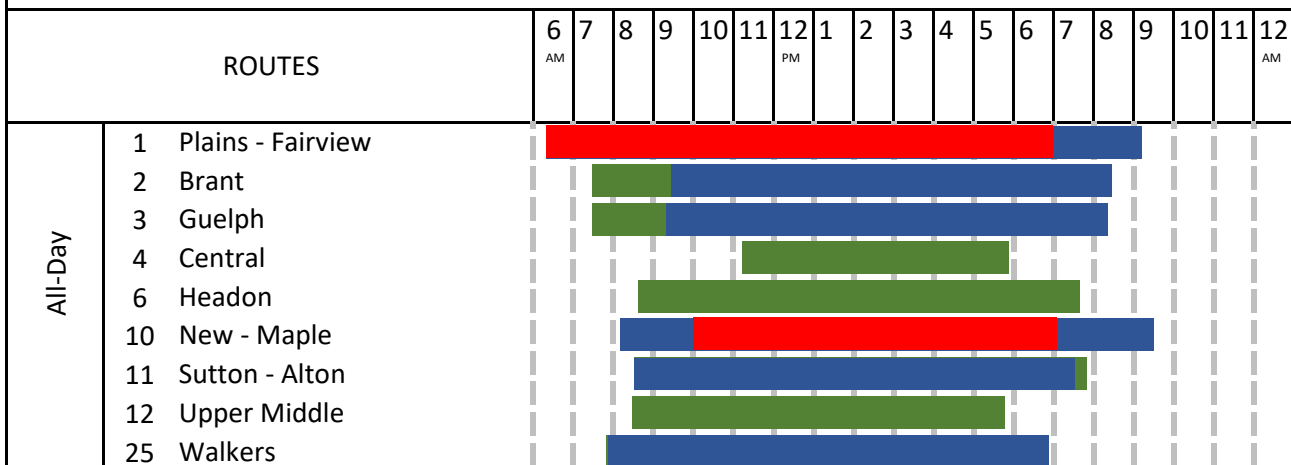

Burlington Transit - Service

WEEKDAYS

SATURDAYS

SUNDAYS

FREQUENCY