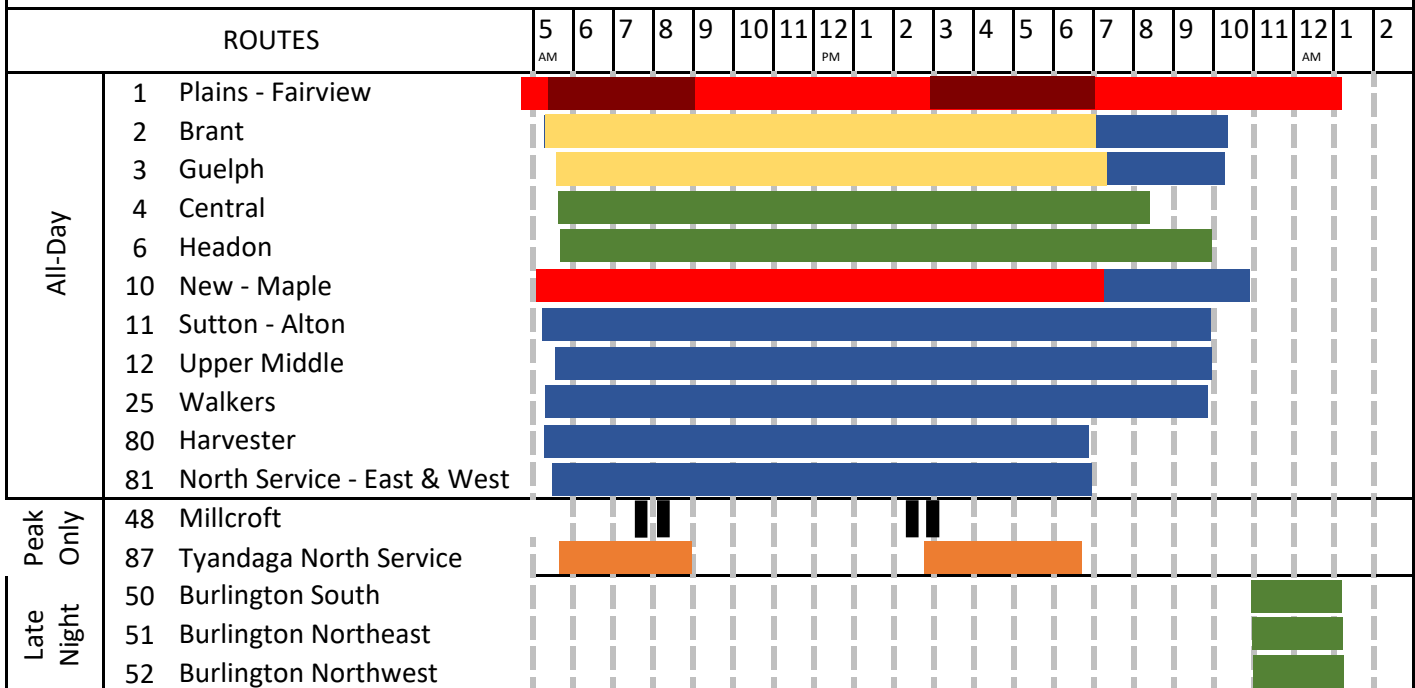

Burlington Transit - Service

WEEKDAYS

SATURDAYS

SUNDAYS

FREQUENCY