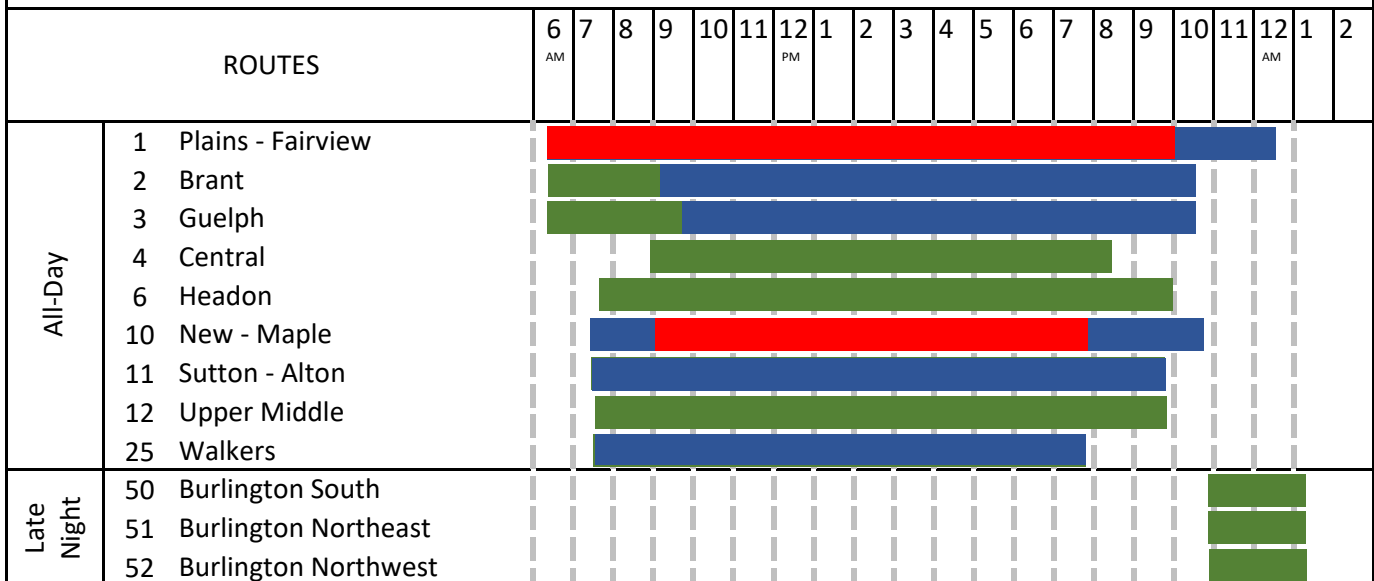

Burlington Transit - Service

WEEKDAYS

SATURDAYS

SUNDAYS

FREQUENCY